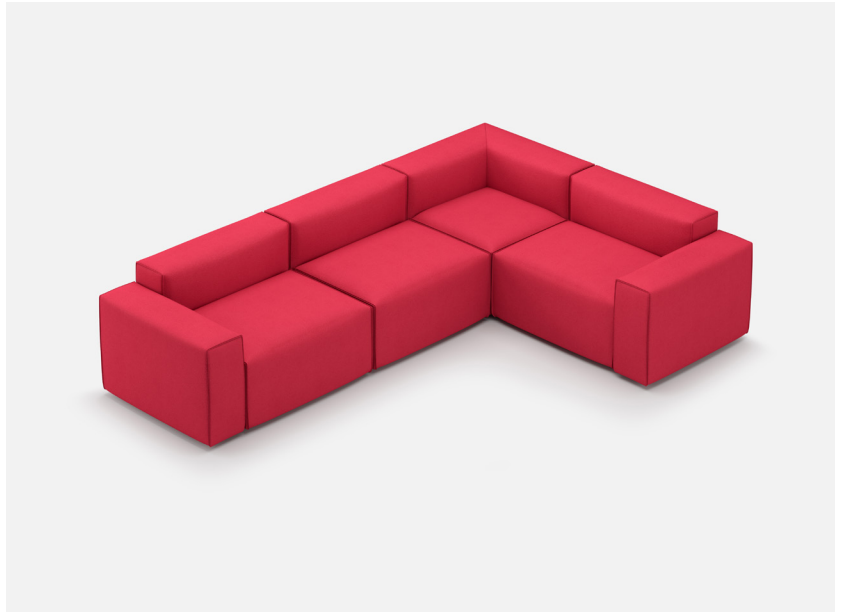

YOOM | ROLLED PINCH 17

111.00

77.00

*All dimensions in inches

Component	Model Number	COM Unit Price	COM Extended
Single Low Arm (X2)	YM851SP	540	1,080
Single Back (X3)	YM831SP	648	1,944
Single Seat (X3)	YM811SPPGG	1,134	3,402
Single Narrow Seat (X1)	YM913SPPGG (Boxed)	918	918
Corner Back (X1)	YM837SP	972	972