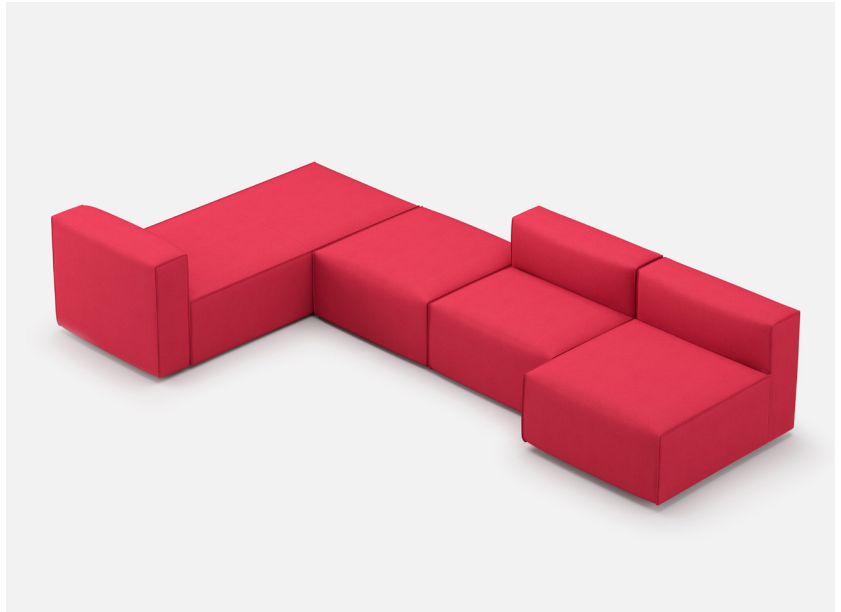

YOOM | ROLLED PINCH 16

*Shown in brochure

*All dimensions in inches

Component	Model Number	COM Unit Price	COM Extended
Single Back (X3)	YM831SP	648	1,944
Double Full Seat (X1)	YM715SPPGG (Rolled Side)	2,322	2,322
Single Full Seat (X2)	YM812SPPGG	1,350	2,700
Single Seat (X1)	YM811SPPGG	1,134	1,134
Total COM Price:			8,100