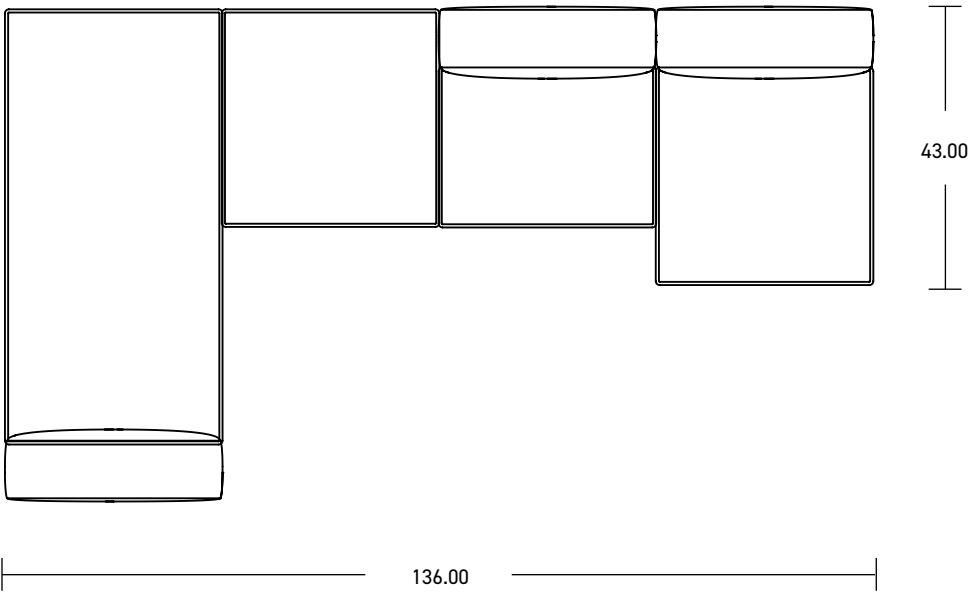

YOOM | ROLLED PINCH 16

*Shown in brochure

*All dimensions in inches

Component	Model Number	COM Unit Price	COM Extended
Single Back (X3)	YM831SP	648	1,944
Double Full Seat (X1)	YM715SPPGG (Rolled Side)	2,322	2,322
Single Full Seat (X2)	YM812SPPGG	1,350	2,700
Single Seat (X1)	YM811SPPGG	1,134	1,134
Total COM Price:			8,100