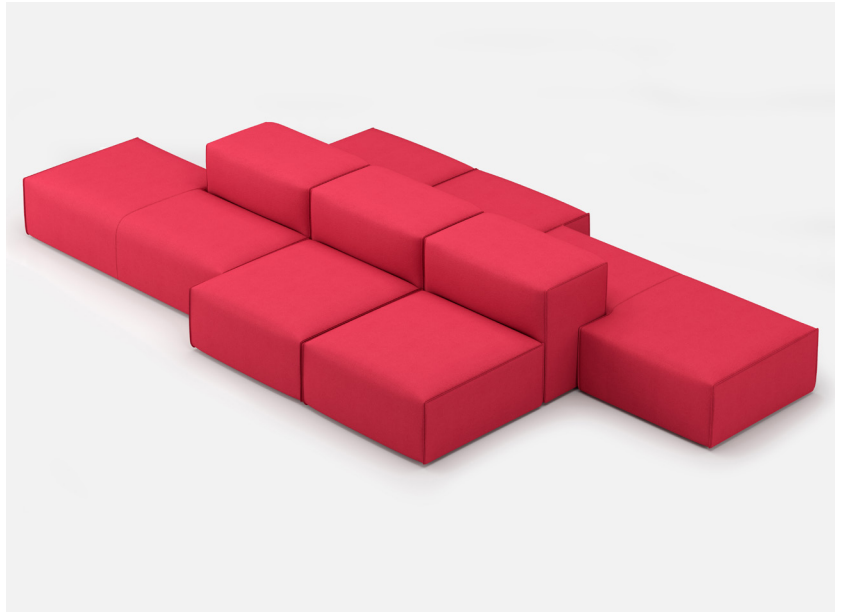

YOOM | ROLLED PINCH 14

*Shown in brochure

*All dimensions in inches

Component	Model Number	COM Unit Price	COM Extended
Chaise Right (X2)	YM816SPPGG	2,322	4,644
Single Full Seat (X4)	YM812SPPGG	1,350	5,400
Back to Back (X3)	YM836SP	864	2,592
Total COM Price:			12,636