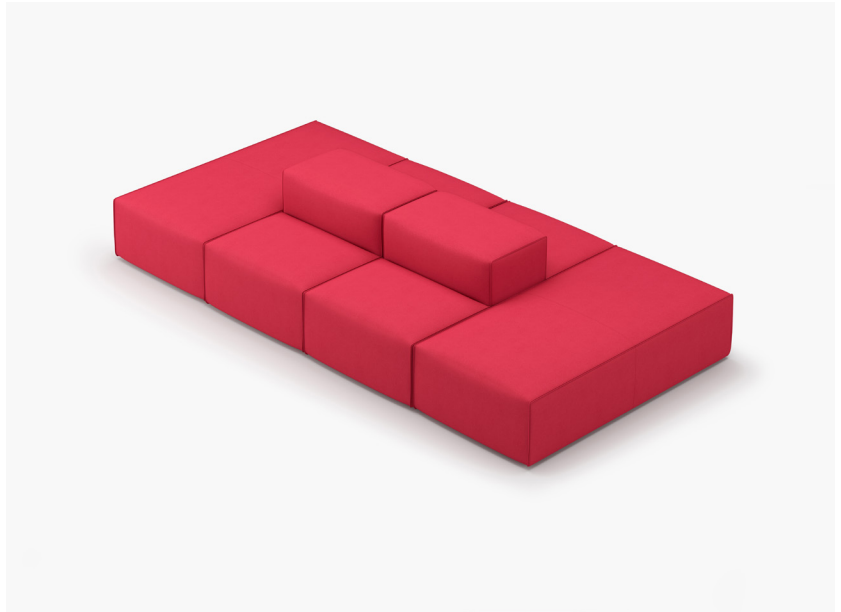

**YOOM | ROLLED PINCH 13**

\*All dimensions in inches

Component	Model Number	COM Unit Price	COM Extended
Double Full Seat (X2)	YM715SPPGG (Rolled Side)	2,322	4,644
Single Seat (X4)	YM811SPPGG	1,134	4,536
Back to Back (X2)	YM836SP	864	1,728
Total COM Price:			10,908

**STYLEX**