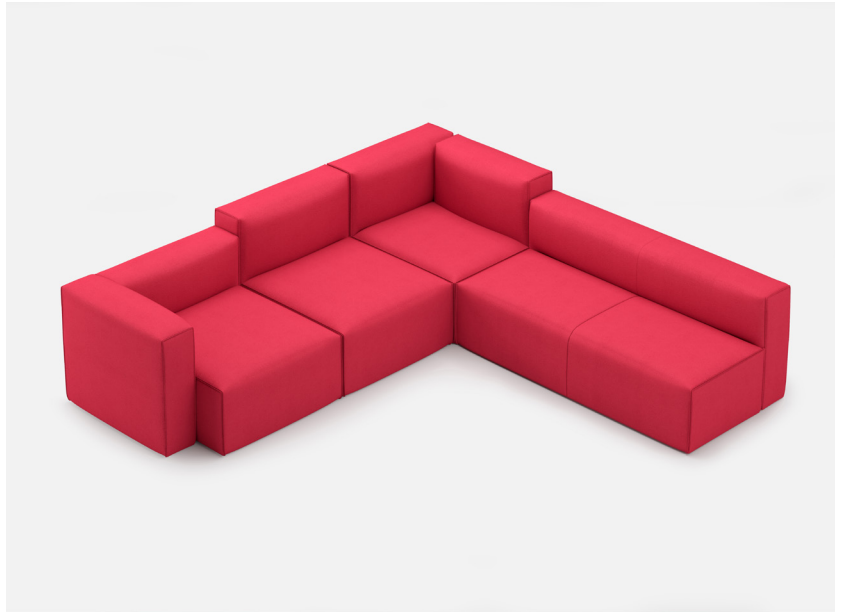

YOOM | ROLLED PINCH 12

*All dimensions in inches

Component	Model Number	COM Unit Price	COM Extended
Single Back (X2)	YM831SP	648	1,296
Single Full Seat (X2)	YM812SPPGG	1,350	2,700
Single High Back (X3)	YM832SP	702	2,106
Single Seat (X1)	YM911SPPGG (Boxed)	1,134	1,134
Double Seat (X1)	YM814SPPGG	1,890	1,890
Double Back (X1)	YM834SP	1,188	1,188
Total COM Price:			10,314