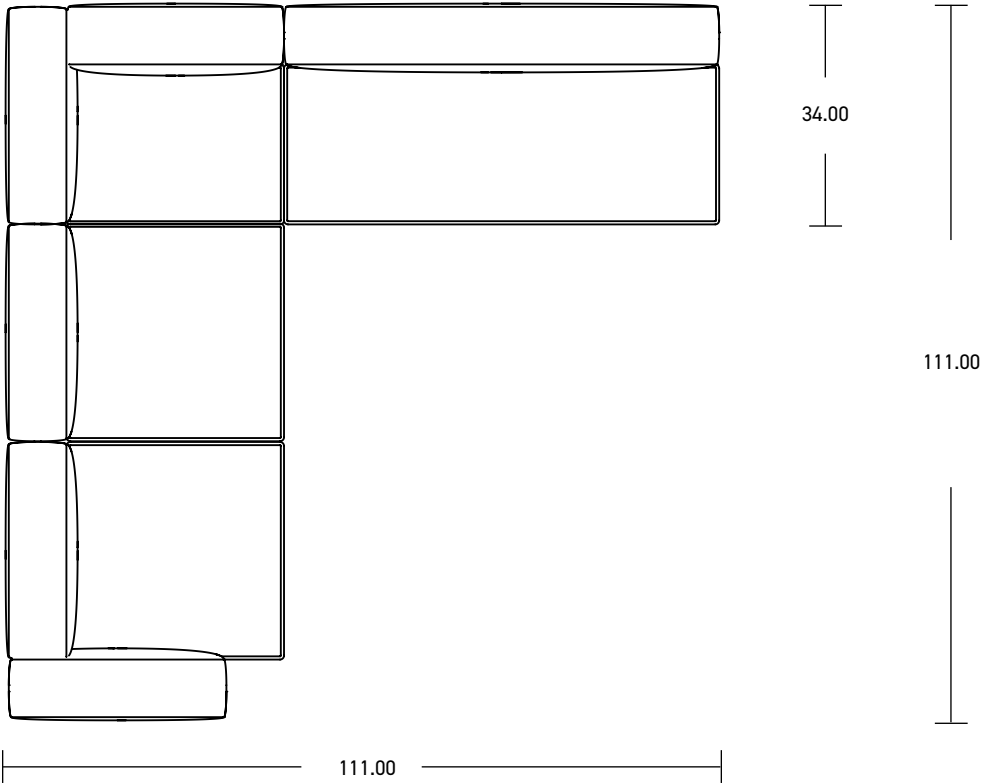

YOOM | ROLLED PINCH 12

*All dimensions in inches

Component	Model Number	COM Unit Price	COM Extended
Single Back (X2)	YM831SP	648	1,296
Single Full Seat (X2)	YM812SPPGG	1,350	2,700
Single High Back (X3)	YM832SP	702	2,106
Single Seat (X1)	YM911SPPGG (Boxed)	1,134	1,134
Double Seat (X1)	YM814SPPGG	1,890	1,890
Double Back (X1)	YM834SP	1,188	1,188
Total COM Price:			10,314