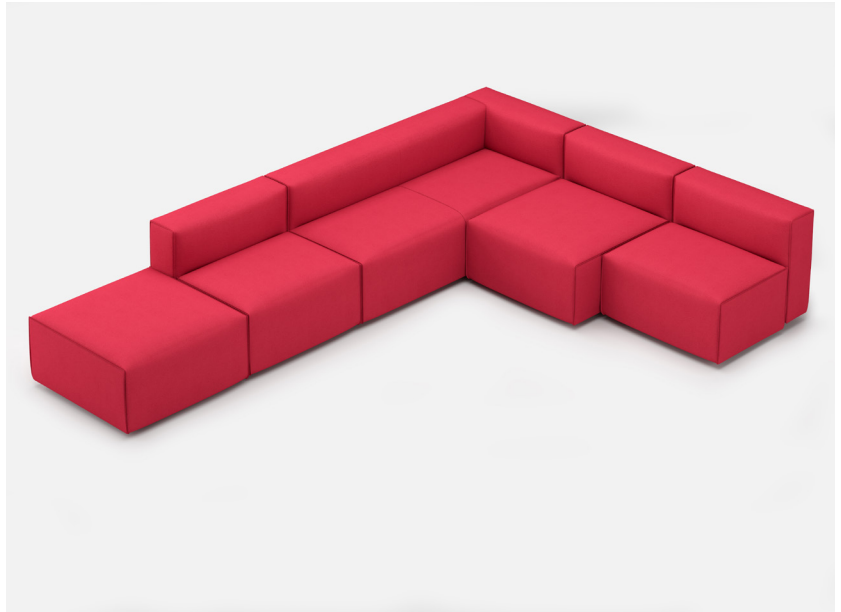

YOOM | ROLLED PINCH 11

*All dimensions in inches

Component	Model Number	COM Unit Price	COM Extended
Single Full Seat (x2)	YM812SPPGG	1,350	2,700
Single Back (X4)	YM831SP	648	2,592
Single Seat (x2)	YM811SPPGG	1,134	2,268
Double Seat (x1)	YM814SPPGG	1,890	1,890
Double Back (X1)	YM834SP	1,188	1,188
Total COM Price:			10,638