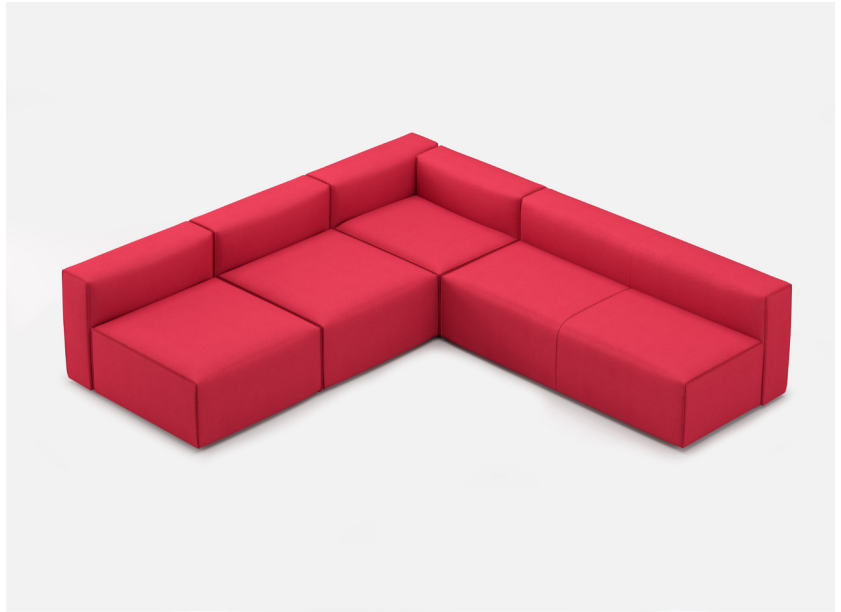

YOOM | ROLLED PINCH 10

*All dimensions in inches

Component	Model Number	COM Unit Price	COM Extended
Single Back (X4)	YM831SP	648	2,592
Single Full Seat (X2)	YM812SPPGG	1,350	2,700
Single Seat (X1)	YM911SPPGG (Boxed)	1,134	1,134
Double Back (X1)	YM834SP	1,188	1,188
Double Seat (X1)	YM814SPPGG	1,890	1,890
Total COM Price:			9,504