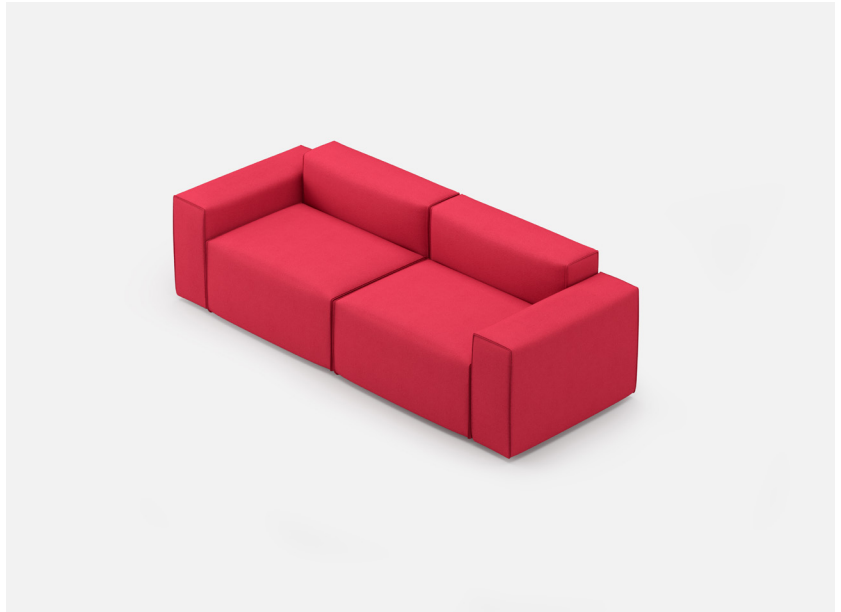

YOOM | ROLLED PINCH 01

*Shown in brochure

34.00

86.00

*All dimensions in inches

Component	Model Number	COM Unit Price	COM Extended
Single Low Arm (X2)	YM851SP	540	1,080
Single Back (X2)	YM831SP	648	1,296
Single Seat (X2)	YM811SPPGG	1,134	2,268
Total COM Price:			4,644