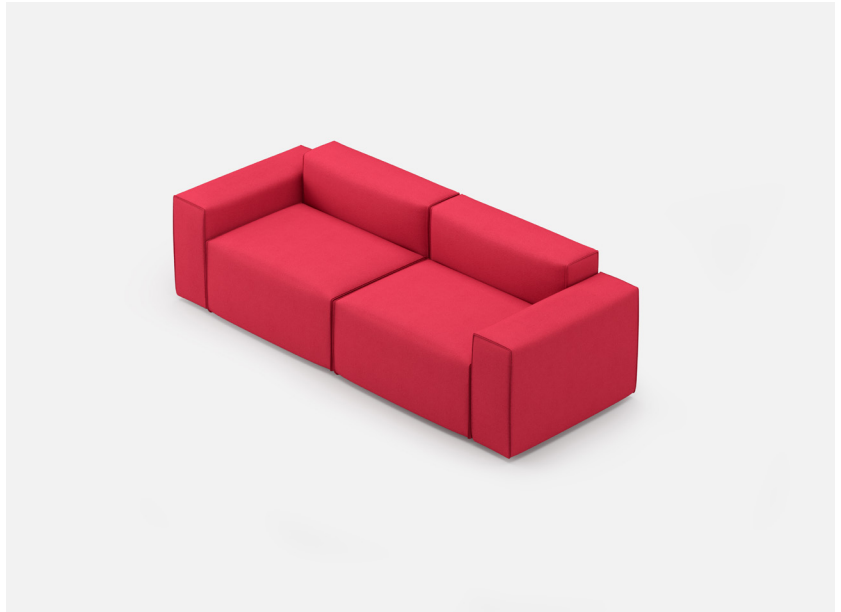

YOOM | ROLLED PINCH 01

*Shown in brochure

*All dimensions in inches

| Component | Model Number | COM Unit Price | COM Extended |
|---------------------|--------------|----------------|--------------|
| Single Low Arm (X2) | YM851SP | 572 | 1,144 |
| Single Back (X2) | YM831SP | 687 | 1,374 |
| Single Seat (X2) | YM811SPPGG | 1,202 | 2,404 |
| Total COM Price: | | | 4,922 |