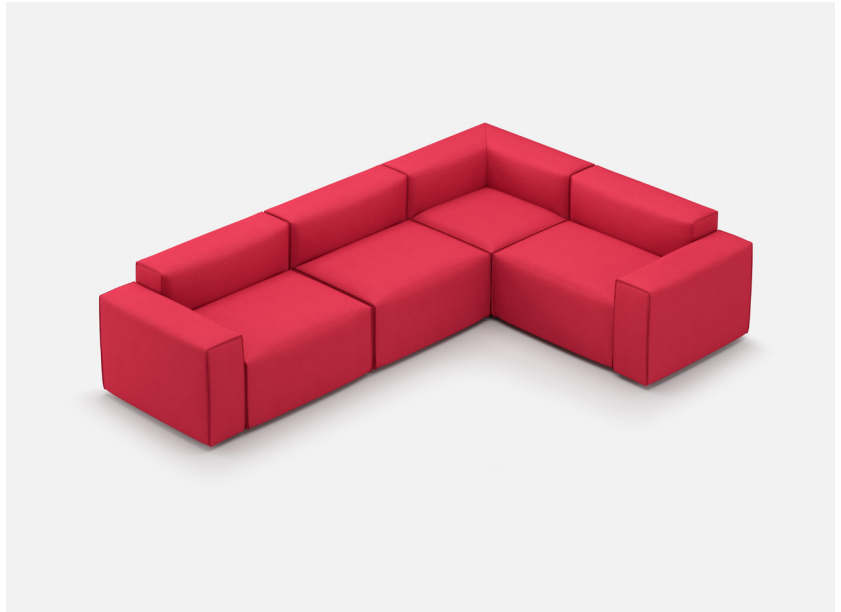

**YOOM | ROLLED PINCH 17**

111.00

77.00

\*All dimensions in inches

Component	Model Number	COM Unit Price	COM Extended
Single Low Arm (X2)	YM851SP	572	1,144
Single Back (X3)	YM831SP	687	2,061
Single Seat (X3)	YM811SPPGG	1,202	3,606
Single Narrow Seat (X1)	YM913SPPGG (Boxed)	973	973
Corner Back (X1)	YM837SP	1,030	1,030
Total COM Price:			8,814

**STYLEX**