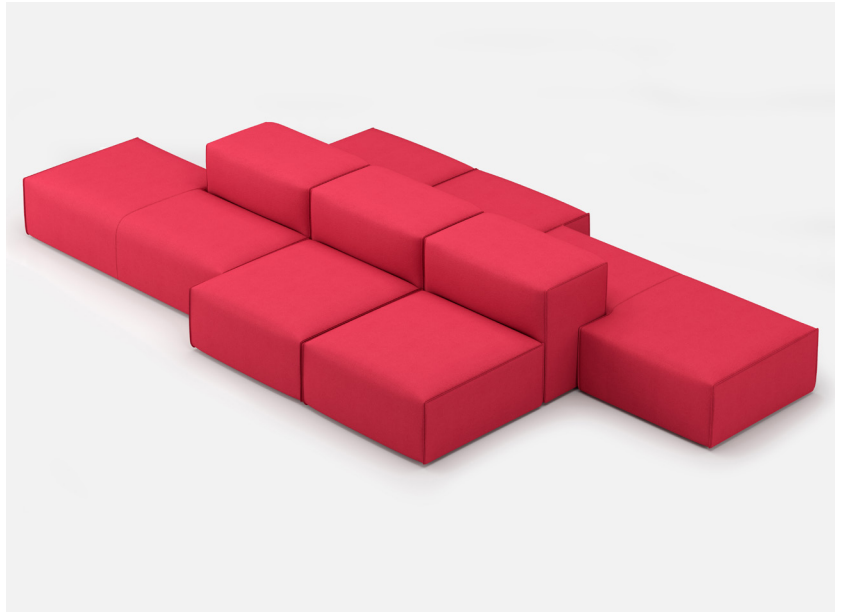

YOOM | ROLLED PINCH 14

*Shown in brochure

*All dimensions in inches

Component	Model Number	COM Unit Price	COM Extended
Chaise Right (X2)	YM816SPPGG	2,461	4,922
Single Full Seat (X4)	YM812SPPGG	1,431	5,724
Back to Back (X3)	YM836SP	916	2,748
Total COM Price:			13,394