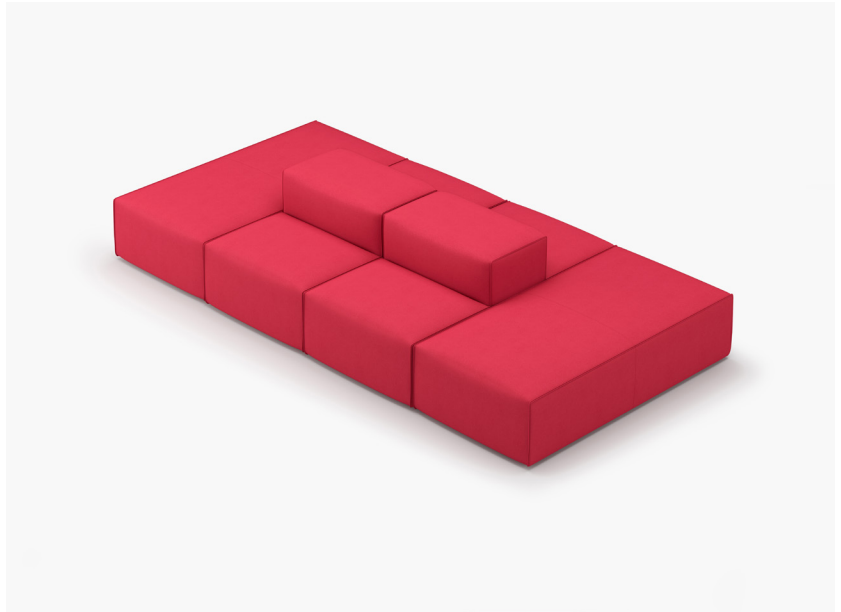

**YOOM | ROLLED PINCH 13**

\*All dimensions in inches

Component	Model Number	COM Unit Price	COM Extended
Double Full Seat (X2)	YM715SPPGG (Rolled Side)	2,461	4,922
Single Seat (X4)	YM811SPPGG	1,202	4,808
Back to Back (X2)	YM836SP	916	1,832
Total COM Price:			11,562

**STYLEX**