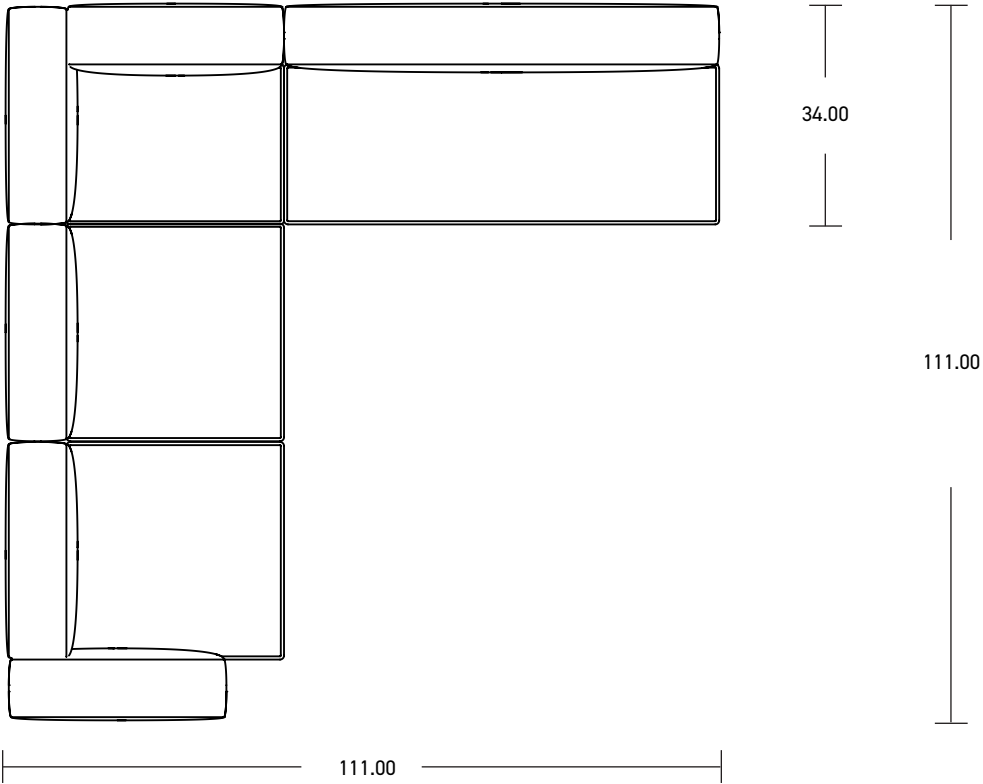

YOOM | ROLLED PINCH 12

*All dimensions in inches

Component	Model Number	COM Unit Price	COM Extended
Single Back (X2)	YM831SP	687	1,374
Single Full Seat (X2)	YM812SPPGG	1,431	2,862
Single High Back (X3)	YM832SP	744	2,232
Single Seat (X1)	YM911SPPGG (Boxed)	1,202	1,202
Double Seat (X1)	YM814SPPGG	2,003	2,003
Double Back (X1)	YM834SP	1,259	1,259
Total COM Price:			10,932