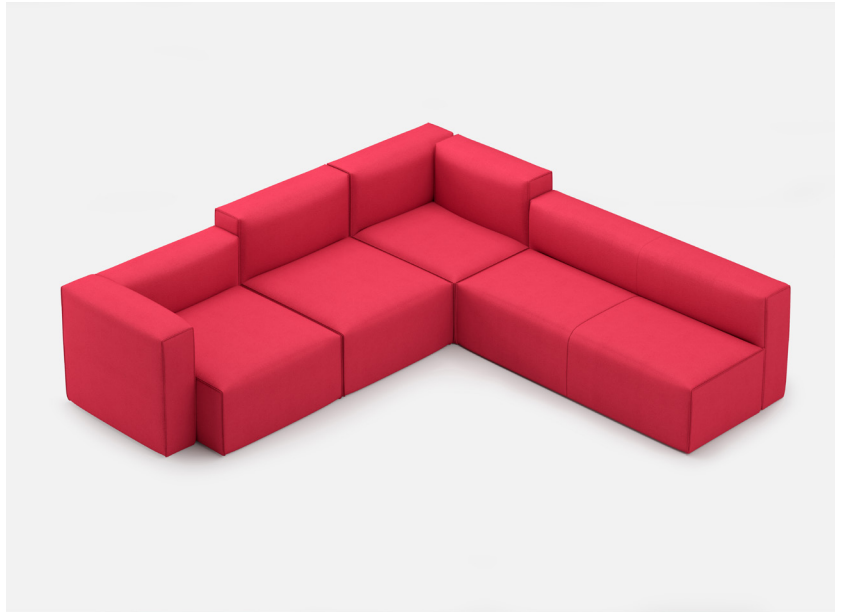

YOOM | ROLLED PINCH 12

*All dimensions in inches

Component	Model Number	COM Unit Price	COM Extended
Single Back (X2)	YM831SP	687	1,374
Single Full Seat (X2)	YM812SPPGG	1,431	2,862
Single High Back (X3)	YM832SP	744	2,232
Single Seat (X1)	YM911SPPGG (Boxed)	1,202	1,202
Double Seat (X1)	YM814SPPGG	2,003	2,003
Double Back (X1)	YM834SP	1,259	1,259
Total COM Price:			10,932