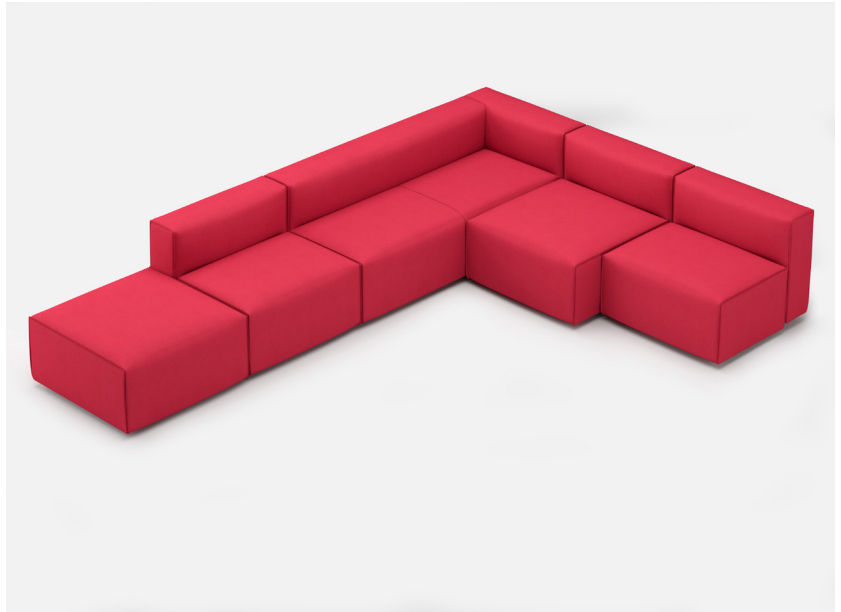

**YOOM | ROLLED PINCH 11**

\*All dimensions in inches

Component	Model Number	COM Unit Price	COM Extended
Single Full Seat (x2)	YM812SPPGG	1,431	2,862
Single Back (X4)	YM831SP	687	2,748
Single Seat (x2)	YM811SPPGG	1,202	2,404
Double Seat (x1)	YM814SPPGG	2,003	2,003
Double Back (X1)	YM834SP	1,259	1,259
Total COM Price:			11,276