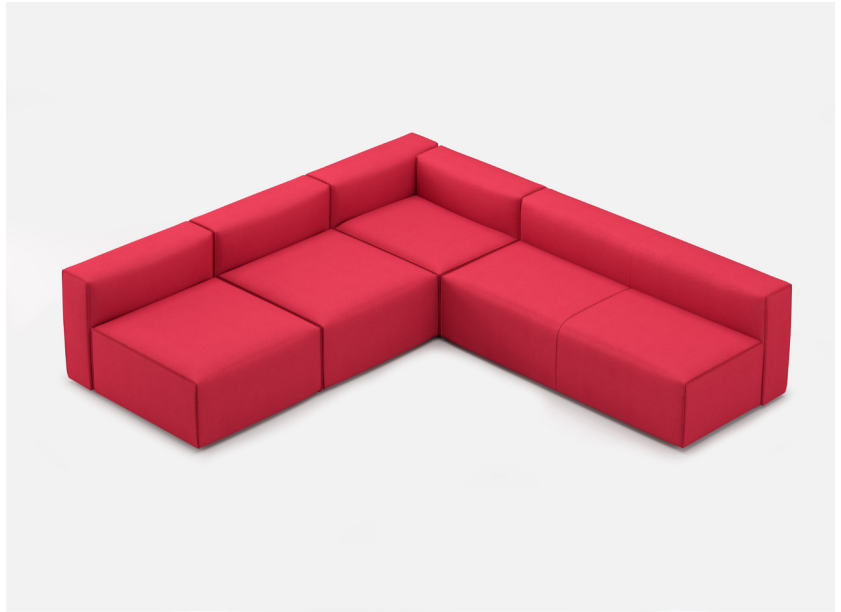

YOOM | ROLLED PINCH 10

*All dimensions in inches

Component	Model Number	COM Unit Price	COM Extended
Single Back (X4)	YM831SP	687	2,748
Single Full Seat (X2)	YM812SPPGG	1,431	2,862
Single Seat (X1)	YM911SPPGG (Boxed)	1,202	1,202
Double Back (X1)	YM834SP	1,259	1,259
Double Seat (X1)	YM814SPPGG	2,003	2,003