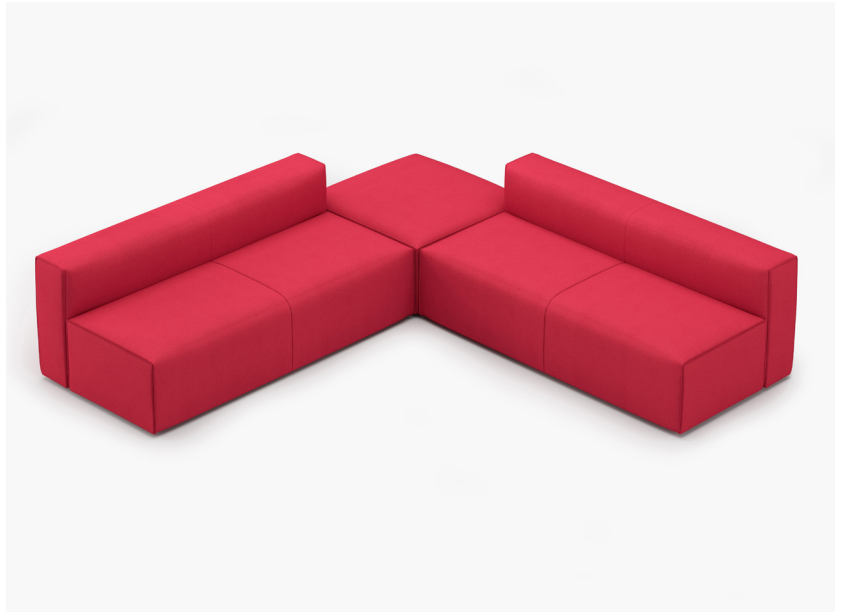

YOOM | ROLLED PINCH 09

*All dimensions in inches

Component	Model Number	COM Unit Price	COM Extended
Double Back (X2)	YM834SP	1,259	2,518
Double Seat (X2)	YM814SPPGG	2,003	4,006
Single Full Seat (X1)	YM812SPPGG	1,431	1,431
Total COM Price:			7,955