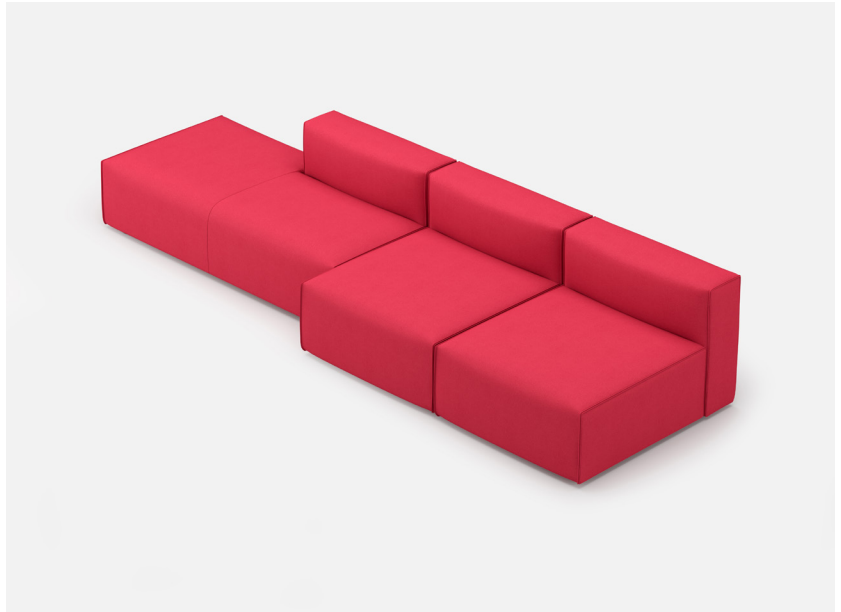

YOOM | ROLLED PINCH 07

*All dimensions in inches

Component	Model Number	COM Unit Price	COM Extended
Single Back (X3)	YM831SP	687	2,061
Single Full Seat (X2)	YM812SPPGG	1,431	2,862
Chaise Right (X1)	YM816SPPGG	2,461	2,461
Total COM Price:			7,384