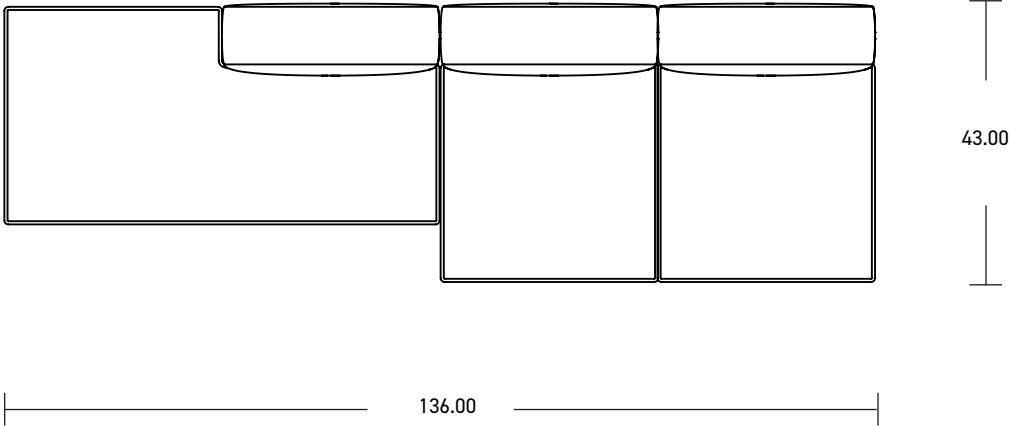

YOOM | ROLLED PINCH 07

*All dimensions in inches

Component	Model Number	COM Unit Price	COM Extended
Single Back (X3)	YM831SP	687	2,061
Single Full Seat (X2)	YM812SPPGG	1,431	2,862
Chaise Right (X1)	YM816SPPGG	2,461	2,461
Total COM Price:			7,384