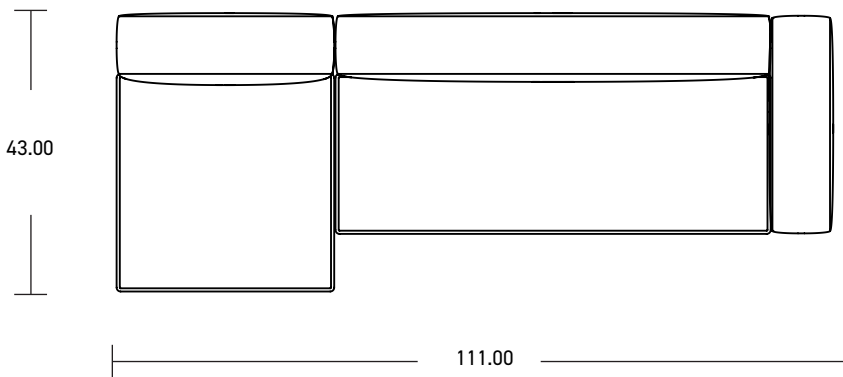

**YOOM | ROLLED PINCH 06**

\*All dimensions in inches

Component	Model Number	COM Unit Price	COM Extended
Single Back (X1)	YM831SP	687	687
Single Full Seat (X1)	YM812SPPGG	1,431	1,431
Double Back (X1)	YM834SP	1,259	1,259
Double Seat (X1)	YM814SPPGG	2,003	2,003
Single Low Arm (X1)	YM851SP	572	572