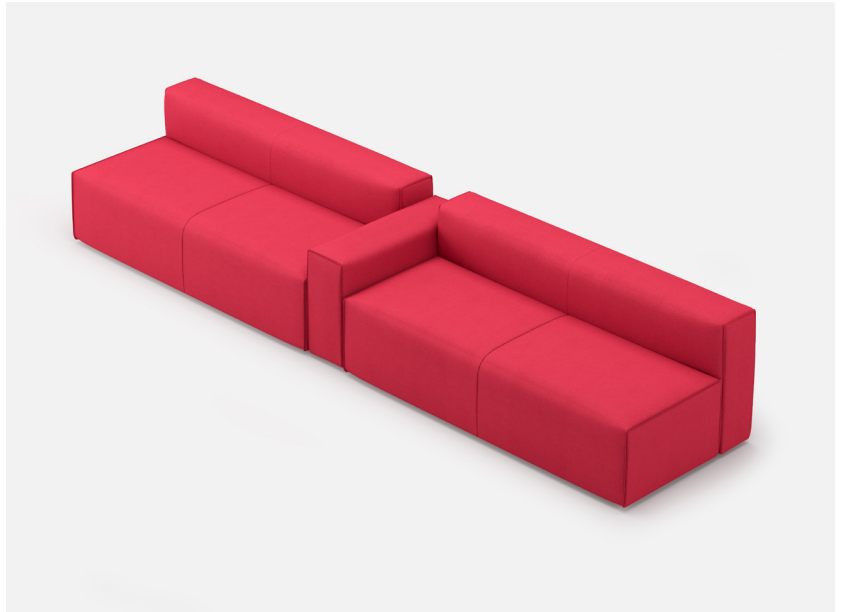

YOOM | ROLLED PINCH 05

*All dimensions in inches

Component	Model Number	COM Unit Price	COM Extended
Single Low Arm (X1)	YM851SP	572	572
Double Back (X2)	YM834SP	1,259	2,518
Double Seat (X2)	YM814SPPGG	2,003	4,006
Total COM Price:			7,096