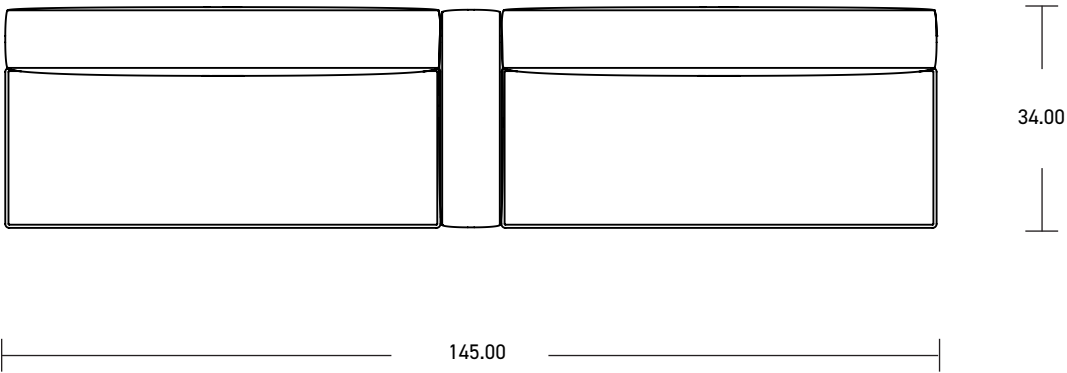

YOOM | ROLLED PINCH 05

*All dimensions in inches

Component	Model Number	COM Unit Price	COM Extended
Single Low Arm (X1)	YM851SP	572	572
Double Back (X2)	YM834SP	1,259	2,518
Double Seat (X2)	YM814SPPGG	2,003	4,006
Total COM Price:			7,096