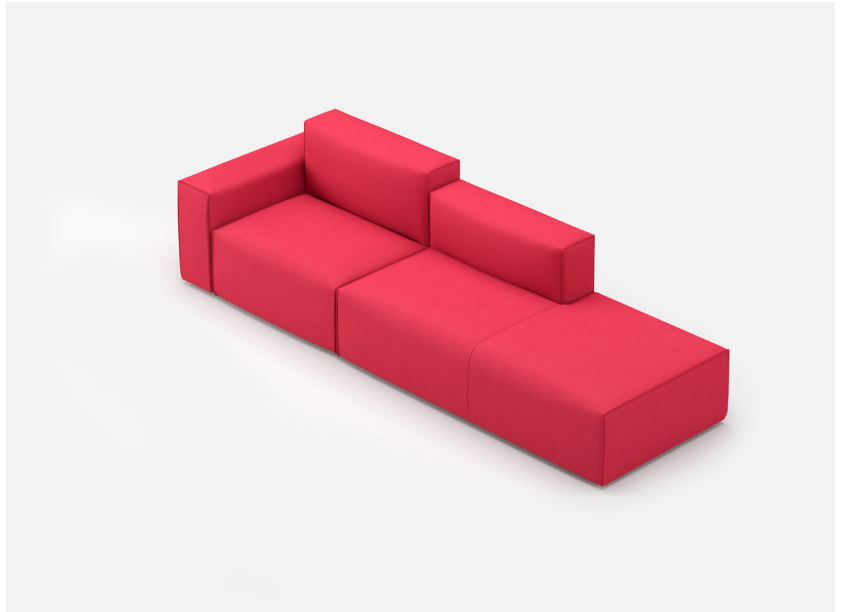

YOOM | ROLLED PINCH 04

34.00

111.00

*All dimensions in inches

Component	Model Number	COM Unit Price	COM Extended
Single Low Arm (X1)	YM851SP	572	572
Single High Back (X1)	YM832SP	744	744
Single Back (X1)	YM831SP	687	687
Single Seat (X1)	YM811SPPGG	1,202	1,202
Chaise Left (X1)	YM817SPPGG	2,461	2,461
Total COM Price:			5,666