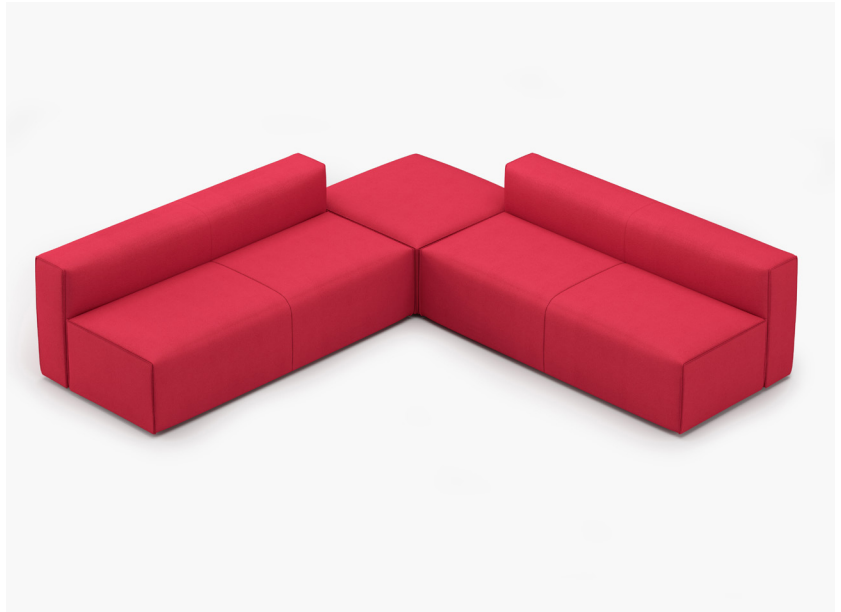

YOOM | ROLLED PINCH 09

*All dimensions in inches

Component	Model Number	COM Unit Price	COM Extended
Double Back (X2)	YM834SP	1100	2200
Double Seat (X2)	YM814SPPGG	1750	3500
Single Full Seat (X1)	YM812SPPGG	1250	1250
Total COM Price:			6950