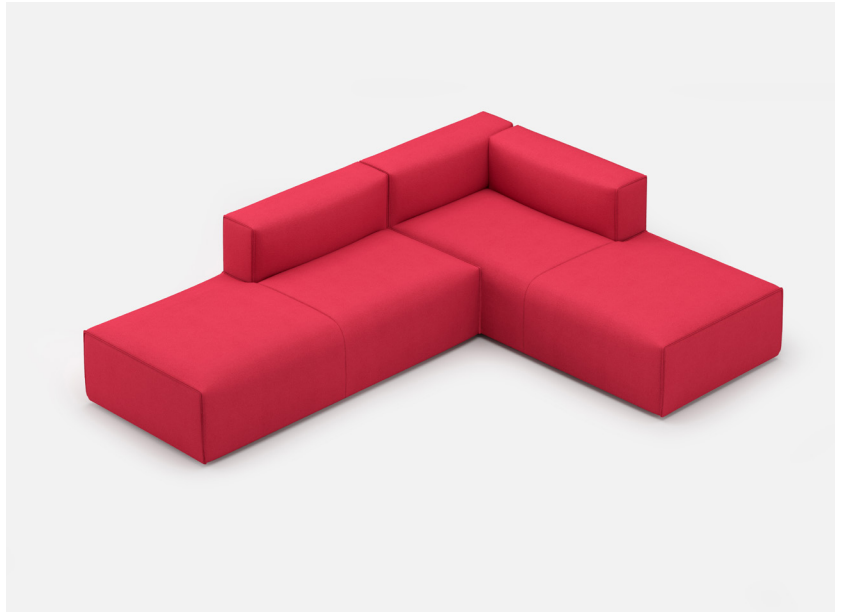

YOOM | ROLLED PINCH 08

34.00

102.00

*All dimensions in inches

Component	Model Number	COM Unit Price	COM Extended
Single Back (X3)	YM831SP	600	1800
Chaise Left (X1)	YM817SPPGG	2150	2150
Chaise Right (X1)	YM816SPPGG	2150	2150