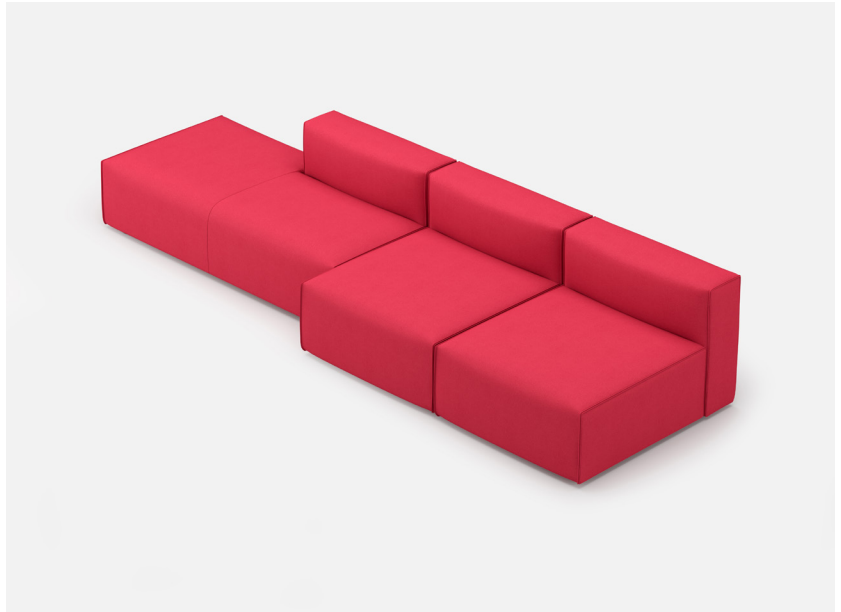

YOOM | ROLLED PINCH 07

*All dimensions in inches

Component	Model Number	COM Unit Price	COM Extended
Single Back (X3)	YM831SP	600	1800
Single Full Seat (X2)	YM812SPPGG	1250	2500
Chaise Right (X1)	YM816SPPGG	2150	2150
Total COM Price:			6450