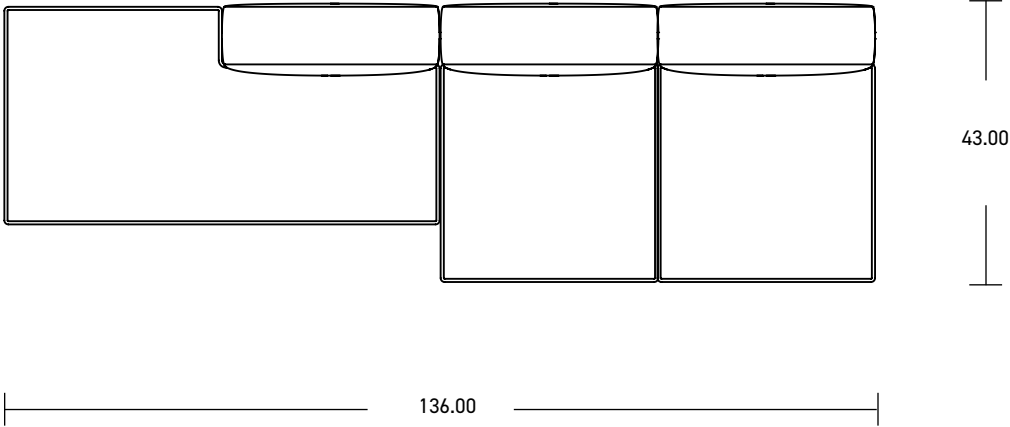

YOOM | ROLLED PINCH 07

*All dimensions in inches

Component	Model Number	COM Unit Price	COM Extended
Single Back (X3)	YM831SP	600	1800
Single Full Seat (X2)	YM812SPPGG	1250	2500
Chaise Right (X1)	YM816SPPGG	2150	2150
Total COM Price:			6450