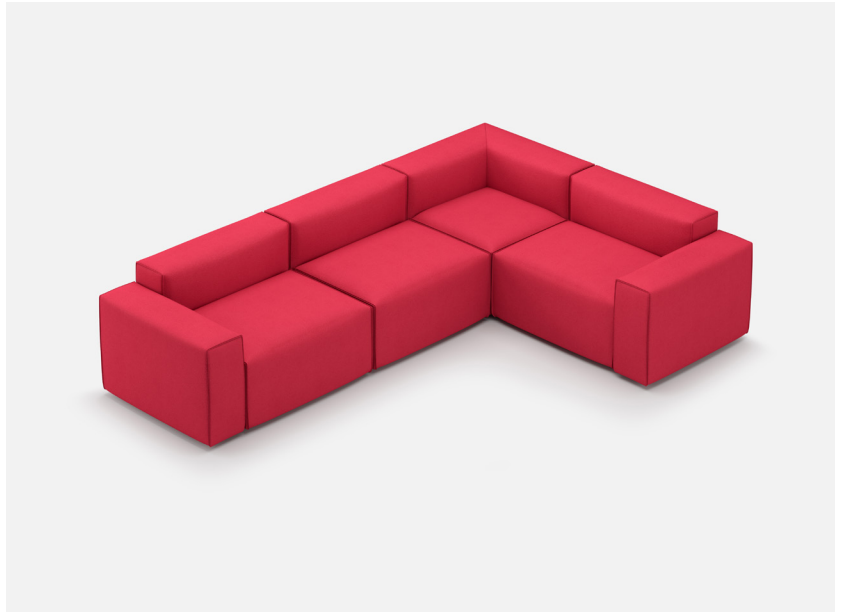

YOOM | ROLLED PINCH 17

111.00

77.00

*All dimensions in inches

Component	Model Number	COM Unit Price	COM Extended
Single Low Arm (X2)	YM851SP	500	1000
Single Back (X3)	YM831SP	600	1800
Single Seat (X3)	YM811SPPGG	1050	3150
Single Narrow Seat (X1)	YM913SPPGG (Boxed)	850	850
Corner Back (X1)	YM837SP	900	900

Total COM Price: 7700

STYLEX