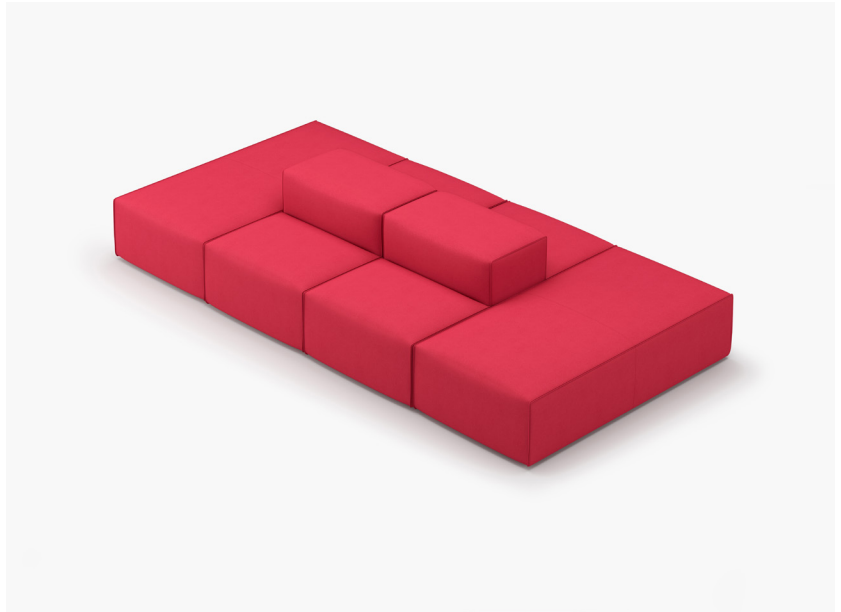

YOOM | ROLLED PINCH 13

*All dimensions in inches

| Component | Model Number | COM Unit Price | COM Extended |
|-----------------------|--------------------------|----------------|--------------|
| Double Full Seat (X2) | YM715SPPGG (Rolled Side) | 2150 | 4300 |
| Single Seat (X4) | YM811SPPGG | 1050 | 4200 |
| Back to Back (X2) | YM836SP | 800 | 1600 |
| Total COM Price: | | | 10100 |