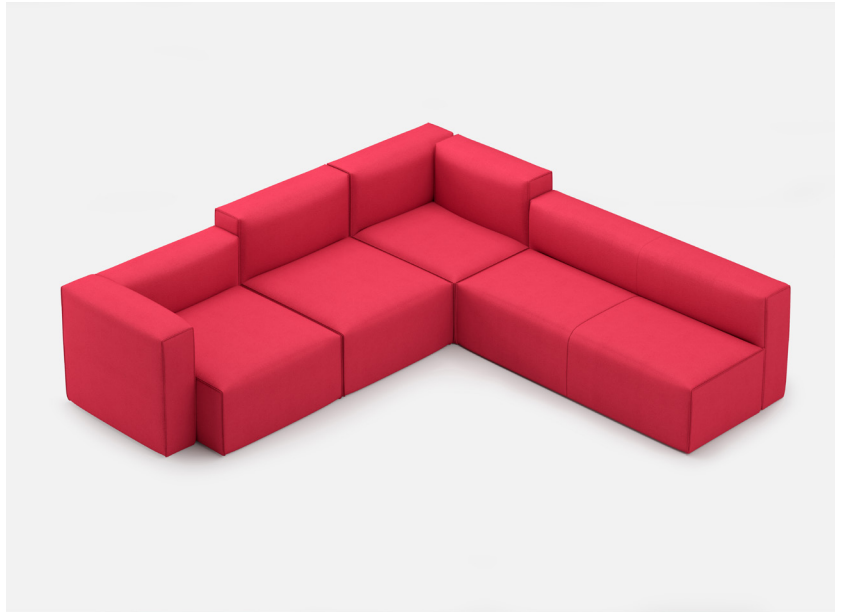

**YOOM | ROLLED PINCH 12**

\*All dimensions in inches

Component	Model Number	COM Unit Price	COM Extended
Single Back (X2)	YM831SP	600	1200
Single Full Seat (X2)	YM812SPPGG	1250	2500
Single High Back (X3)	YM832SP	650	1950
Single Seat (X1)	YM911SPPGG (Boxed)	1050	1050
Double Seat (X1)	YM814SPPGG	1750	1750
Double Back (X1)	YM834SP	1100	1100
Total COM Price:			9550

**STYLEX**