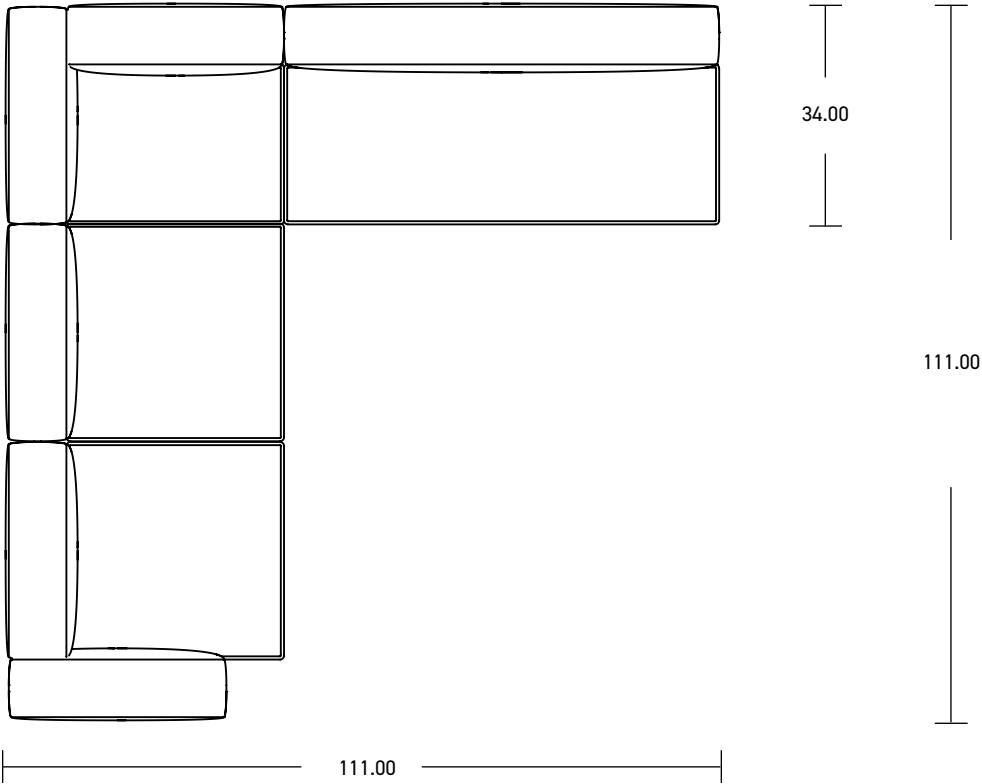

**YOOM | ROLLED PINCH 12**

\*All dimensions in inches

Component	Model Number	COM Unit Price	COM Extended
Single Back (X2)	YM831SP	600	1200
Single Full Seat (X2)	YM812SPPGG	1250	2500
Single High Back (X3)	YM832SP	650	1950
Single Seat (X1)	YM911SPPGG (Boxed)	1050	1050
Double Seat (X1)	YM814SPPGG	1750	1750
Double Back (X1)	YM834SP	1100	1100
Total COM Price:			9550

**STYLEX**