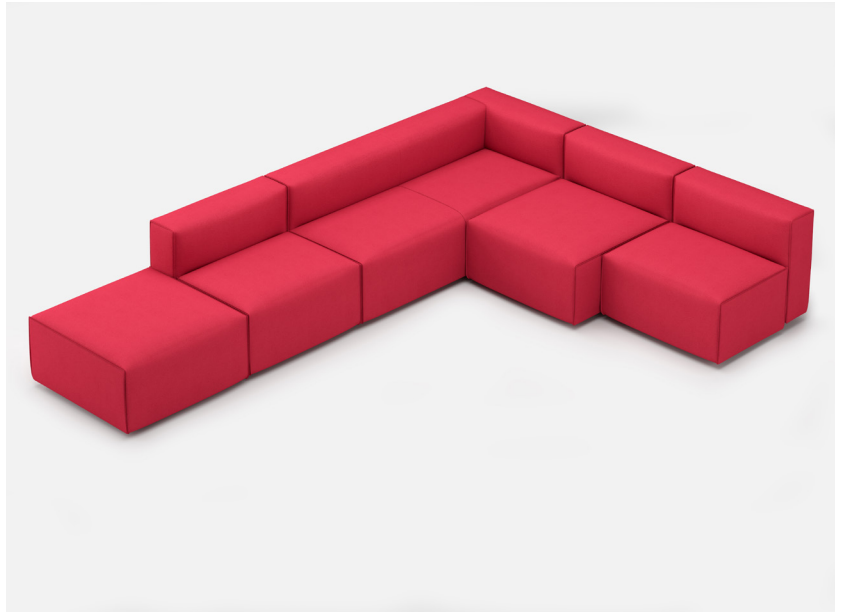

YOOM | ROLLED PINCH 11

*All dimensions in inches

Component	Model Number	COM Unit Price	COM Extended
Single Full Seat (x2)	YM812SPPGG	1250	2500
Single Back (X4)	YM831SP	600	2400
Single Seat (x2)	YM811SPPGG	1050	2100
Double Seat (x1)	YM814SPPGG	1750	1750
Double Back (X1)	YM834SP	1100	1100
Total COM Price:			9850