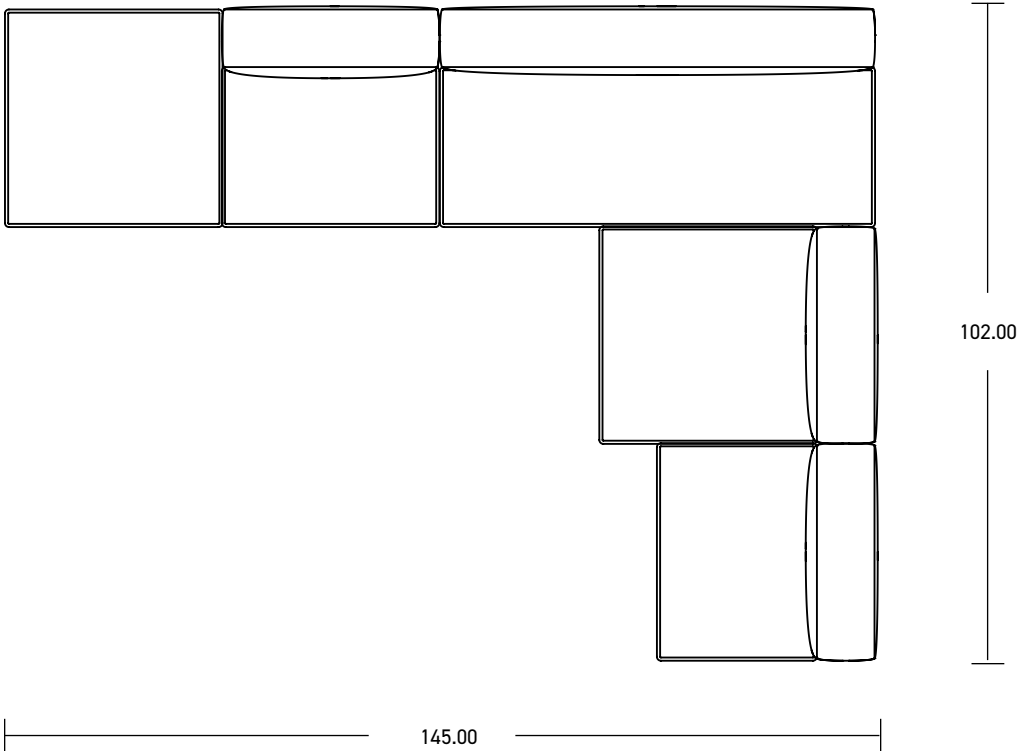

YOOM | ROLLED PINCH 11

*All dimensions in inches

Component	Model Number	COM Unit Price	COM Extended
Single Full Seat (x2)	YM812SPPGG	1250	2500
Single Back (X4)	YM831SP	600	2400
Single Seat (x2)	YM811SPPGG	1050	2100
Double Seat (x1)	YM814SPPGG	1750	1750
Double Back (X1)	YM834SP	1100	1100
Total COM Price:			9850