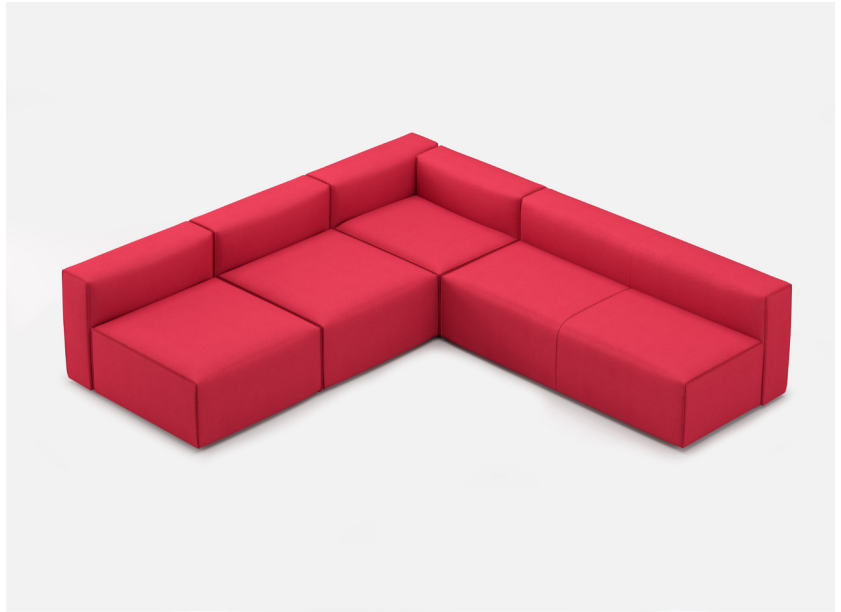

YOOM | ROLLED PINCH 10

*All dimensions in inches

Component	Model Number	COM Unit Price	COM Extended
Single Back (X4)	YM831SP	600	2400
Single Full Seat (X2)	YM812SPPGG	1250	2500
Single Seat (X1)	YM911SPPGG (Boxed)	1050	1050
Double Back (X1)	YM834SP	1100	1100
Double Seat (X1)	YM814SPPGG	1750	1750
Total COM Price:			8800