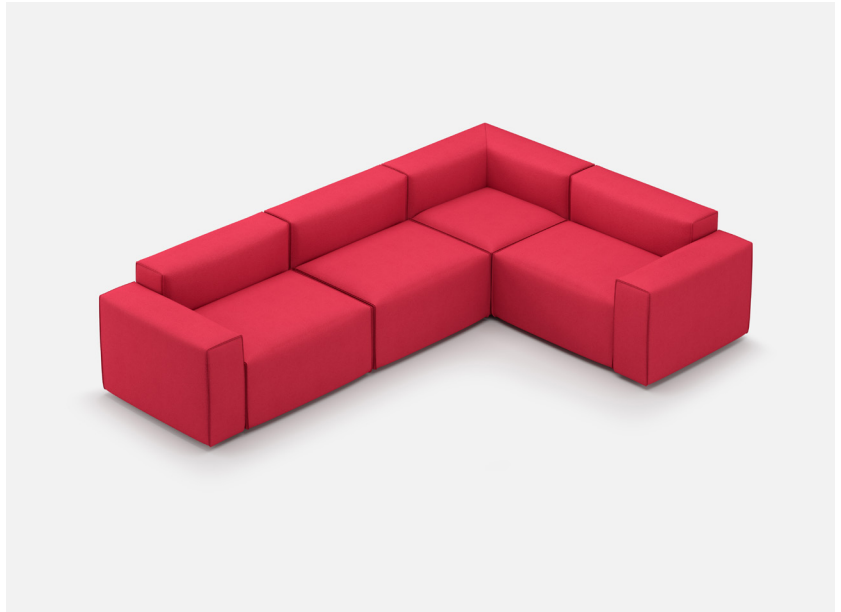

**YOOM | ROLLED PINCH 17**

77.00

111.00

\*All dimensions in inches

Component	Model Number	COM Unit Price	COM Extended
Single Low Arm (X2)	YM851SP	601	1,202
Single Back (X3)	YM831SP	721	2,163
Single Seat (X3)	YM811SPPGG	1,262	3,786
Single Narrow Seat (X1)	YM913SPPGG (Boxed)	1,022	1,022
Corner Back (X1)	YM837SP	1,082	1,082