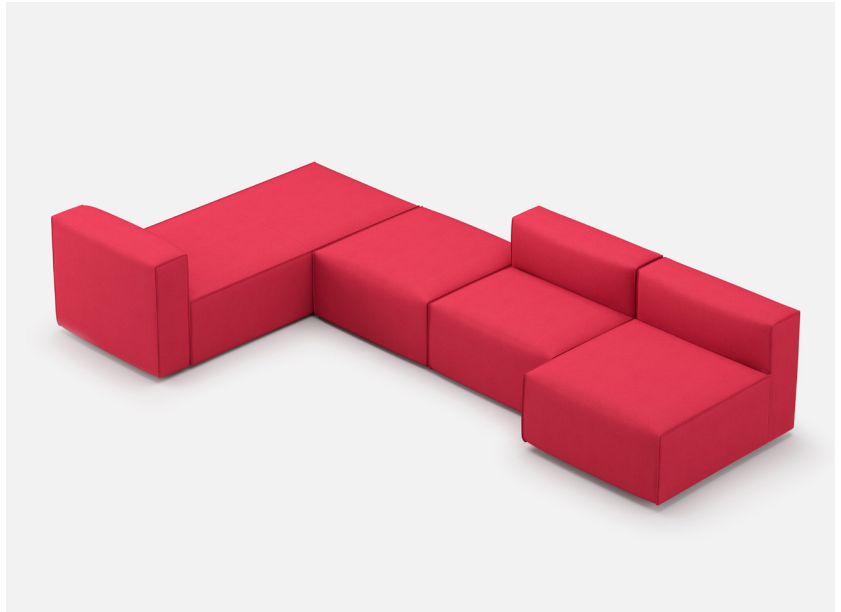

YOOM | ROLLED PINCH 16

*Shown in brochure

*All dimensions in inches

Component	Model Number	COM Unit Price	COM Extended
Single Back (X3)	YM831SP	721	2,163
Double Full Seat (X1)	YM715SPPGG (Rolled Side)	2,584	2,584
Single Full Seat (X2)	YM812SPPGG	1,503	3,006
Single Seat (X1)	YM811SPPGG	1,262	1,262
Total COM Price:			9,015