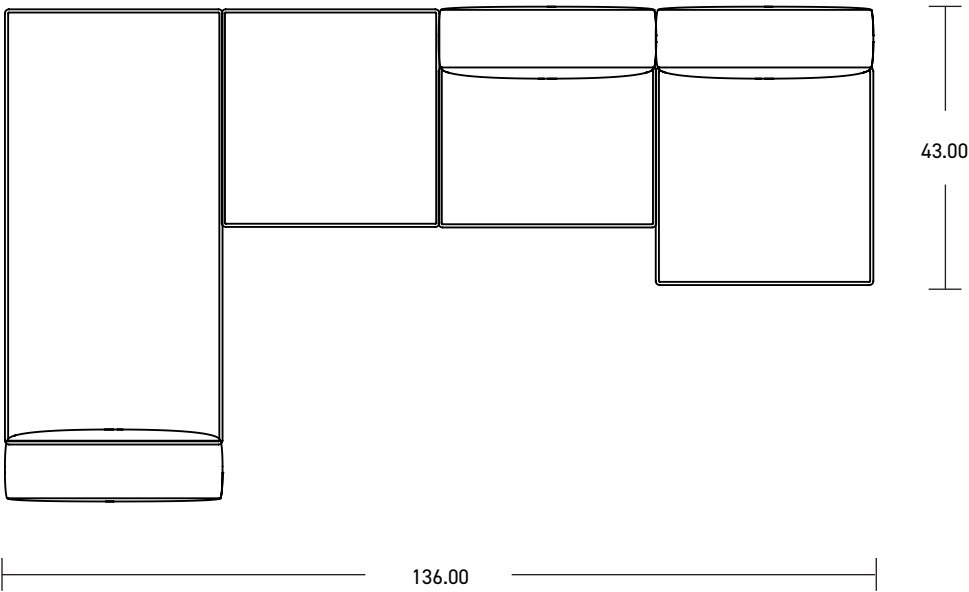

YOOM | ROLLED PINCH 16

*Shown in brochure

*All dimensions in inches

Component	Model Number	COM Unit Price	COM Extended
Single Back (X3)	YM831SP	721	2,163
Double Full Seat (X1)	YM715SPPGG (Rolled Side)	2,584	2,584
Single Full Seat (X2)	YM812SPPGG	1,503	3,006
Single Seat (X1)	YM811SPPGG	1,262	1,262
Total COM Price:			9,015