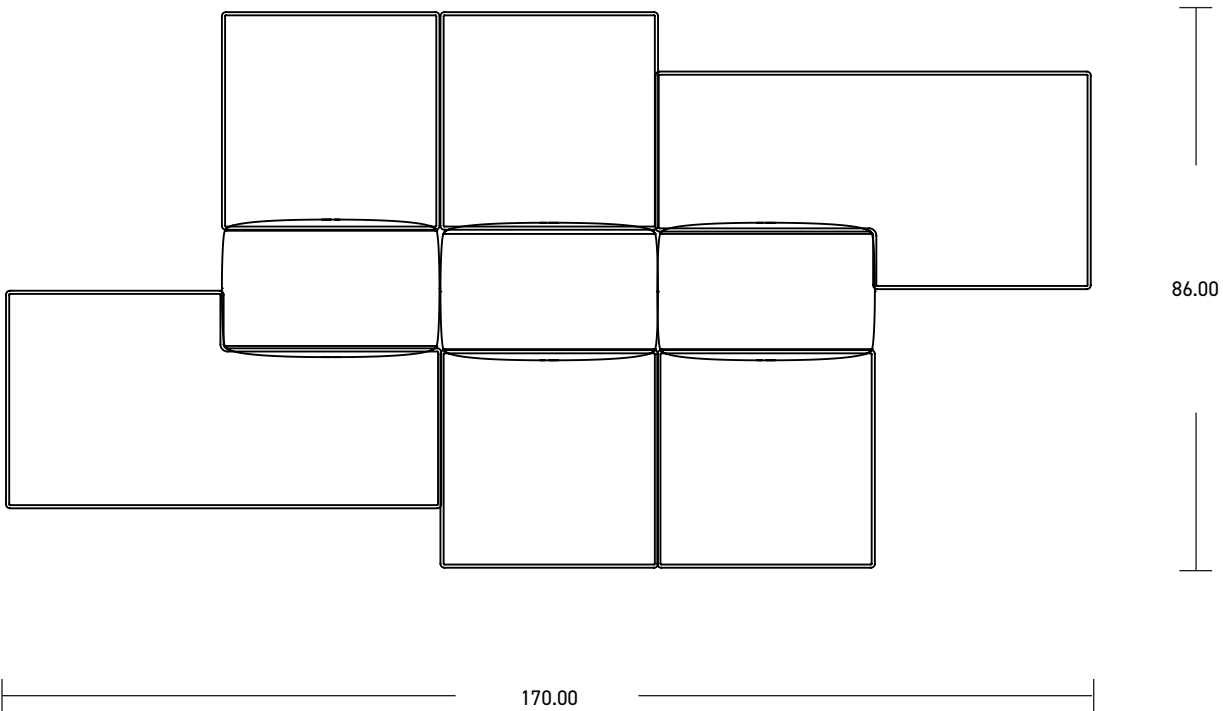

YOOM | ROLLED PINCH 14

*Shown in brochure

*All dimensions in inches

| Component | Model Number | COM Unit Price | COM Extended |
|-----------------------|--------------|----------------|--------------|
| Chaise Right (X2) | YM816SPPGG | 2,584 | 5,168 |
| Single Full Seat (X4) | YM812SPPGG | 1,503 | 6,012 |
| Back to Back (X3) | YM836SP | 962 | 2,886 |
| Total COM Price: | | | 14,066 |