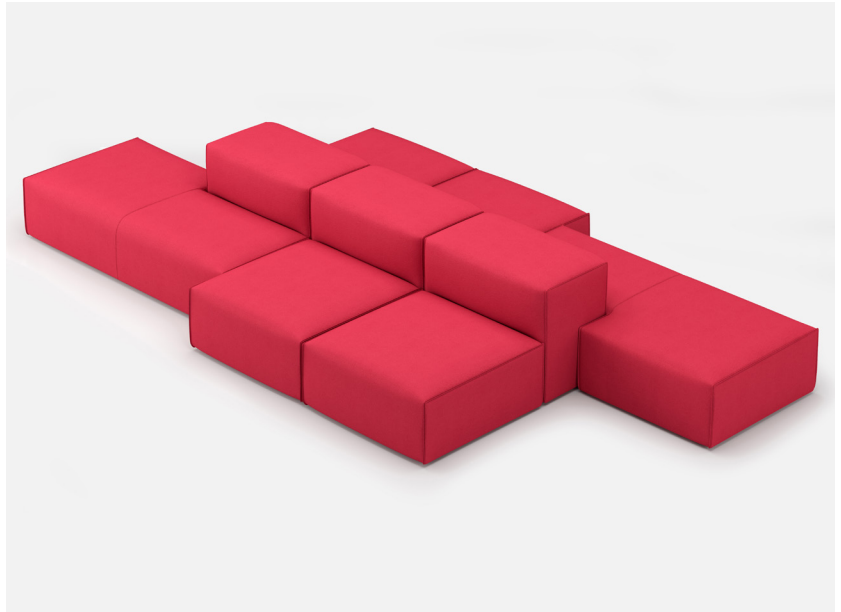

YOOM | ROLLED PINCH 14

*Shown in brochure

*All dimensions in inches

| Component | Model Number | COM Unit Price | COM Extended |
|-----------------------|--------------|----------------|--------------|
| Chaise Right (X2) | YM816SPPGG | 2,584 | 5,168 |
| Single Full Seat (X4) | YM812SPPGG | 1,503 | 6,012 |
| Back to Back (X3) | YM836SP | 962 | 2,886 |
| Total COM Price: | | | 14,066 |