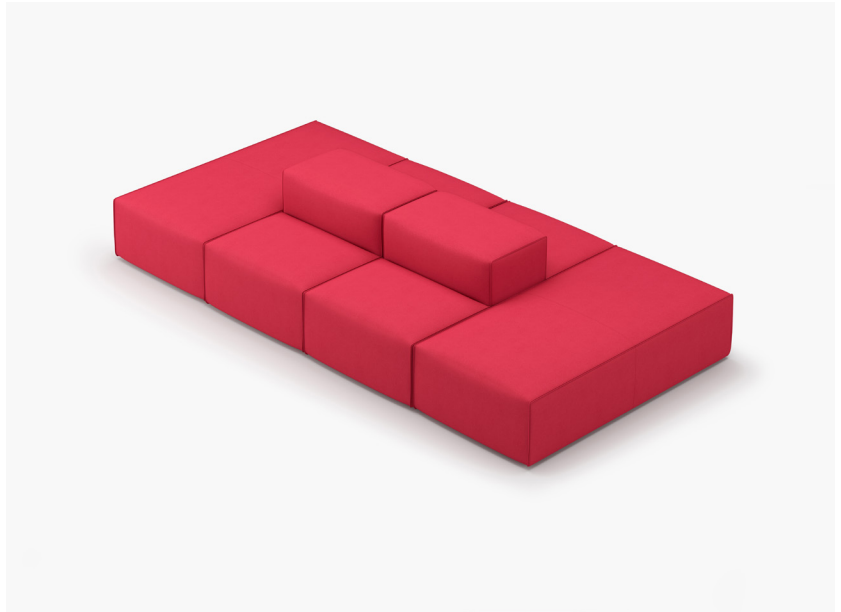

YOOM | ROLLED PINCH 13

136.00

68.00

*All dimensions in inches

Component	Model Number	COM Unit Price	COM Extended
Double Full Seat (X2)	YM715SPPGG (Rolled Side)	2,584	5,168
Single Seat (X4)	YM811SPPGG	1,262	5,048
Back to Back (X2)	YM836SP	962	1,924
Total COM Price:			12,140