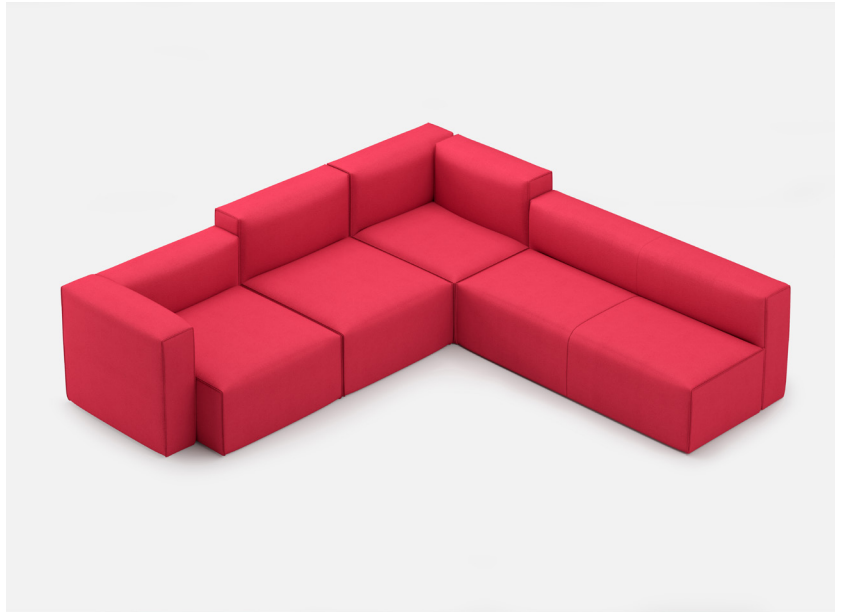

YOOM | ROLLED PINCH 12

*All dimensions in inches

Component	Model Number	COM Unit Price	COM Extended
Single Back (X2)	YM831SP	721	1,442
Single Full Seat (X2)	YM812SPPGG	1,503	3,006
Single High Back (X3)	YM832SP	781	2,343
Single Seat (X1)	YM911SPPGG (Boxed)	1,262	1,262
Double Seat (X1)	YM814SPPGG	2,103	2,103
Double Back (X1)	YM834SP	1,322	1,322
Total COM Price:			11,478