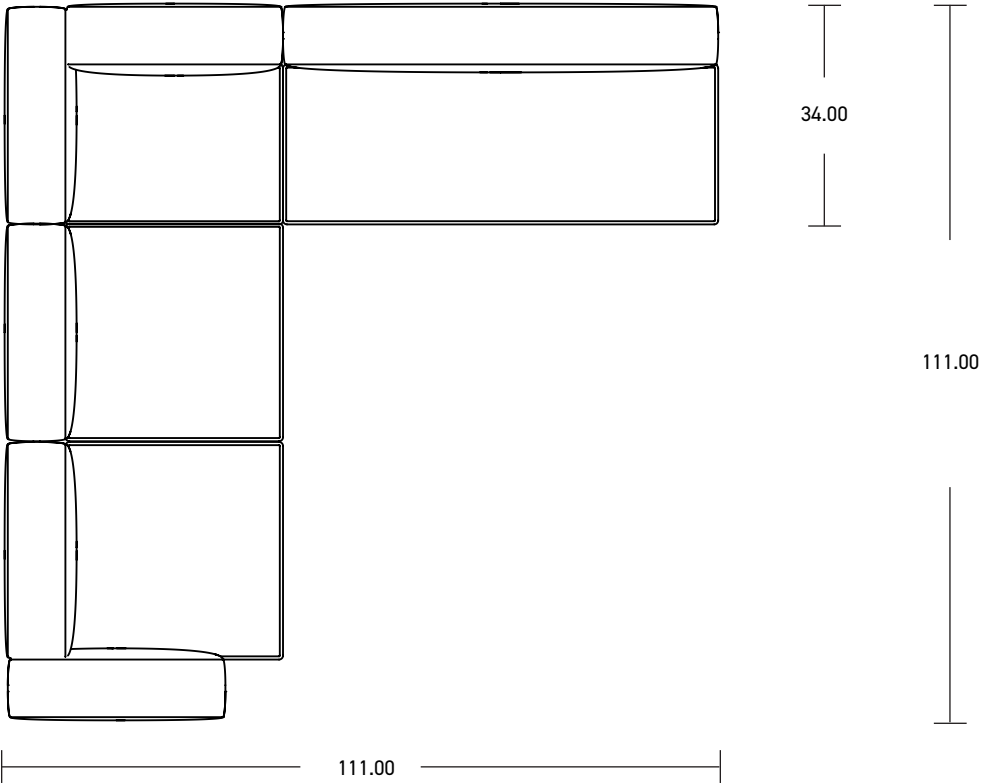

YOOM | ROLLED PINCH 12

*All dimensions in inches

Component	Model Number	COM Unit Price	COM Extended
Single Back (X2)	YM831SP	721	1,442
Single Full Seat (X2)	YM812SPPGG	1,503	3,006
Single High Back (X3)	YM832SP	781	2,343
Single Seat (X1)	YM911SPPGG (Boxed)	1,262	1,262
Double Seat (X1)	YM814SPPGG	2,103	2,103
Double Back (X1)	YM834SP	1,322	1,322
Total COM Price:			11,478