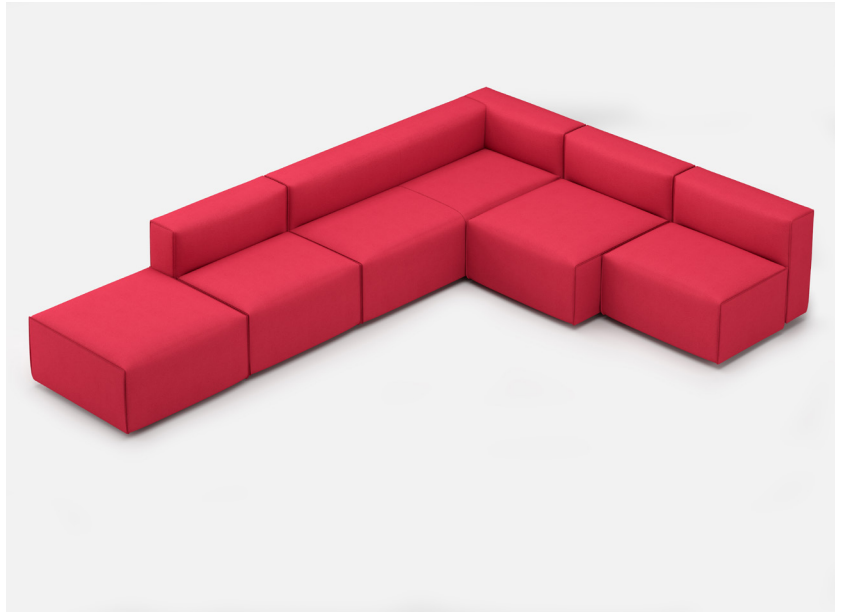

YOOM | ROLLED PINCH 11

*All dimensions in inches

Component	Model Number	COM Unit Price	COM Extended
Single Full Seat (x2)	YM812SPPGG	1,503	3,006
Single Back (X4)	YM831SP	721	2,884
Single Seat (x2)	YM811SPPGG	1,262	2,524
Double Seat (x1)	YM814SPPGG	2,103	2,103
Double Back (X1)	YM834SP	1,322	1,322
Total COM Price:			11,839