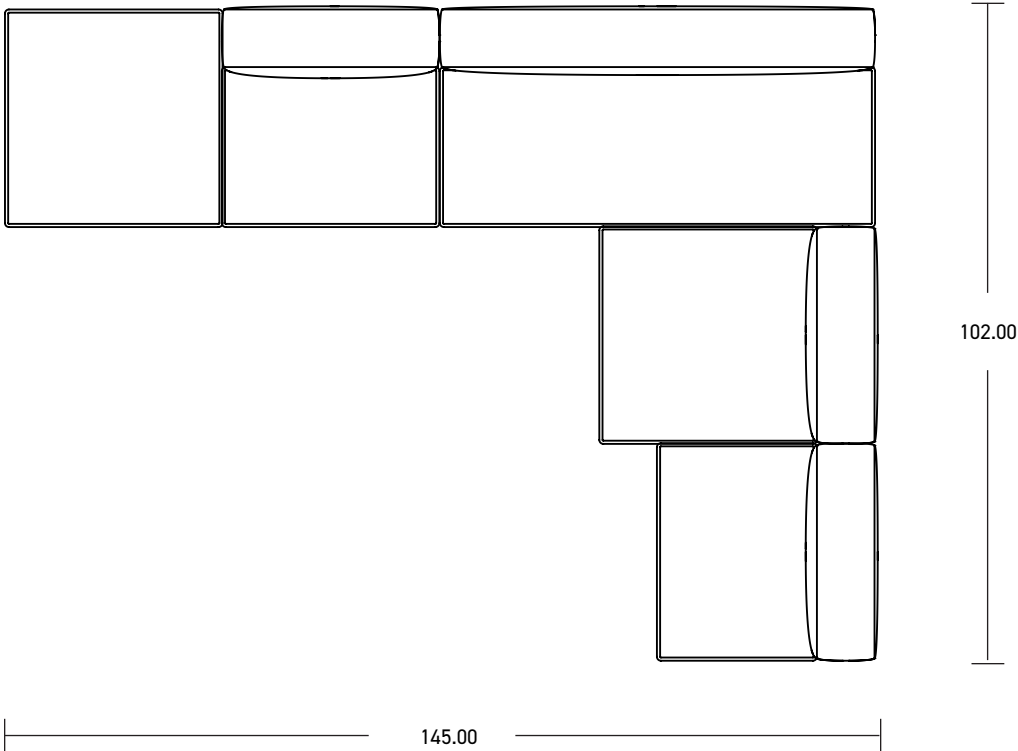

YOOM | ROLLED PINCH 11

*All dimensions in inches

Component	Model Number	COM Unit Price	COM Extended
Single Full Seat (x2)	YM812SPPGG	1,503	3,006
Single Back (X4)	YM831SP	721	2,884
Single Seat (x2)	YM811SPPGG	1,262	2,524
Double Seat (x1)	YM814SPPGG	2,103	2,103
Double Back (X1)	YM834SP	1,322	1,322
Total COM Price:			11,839