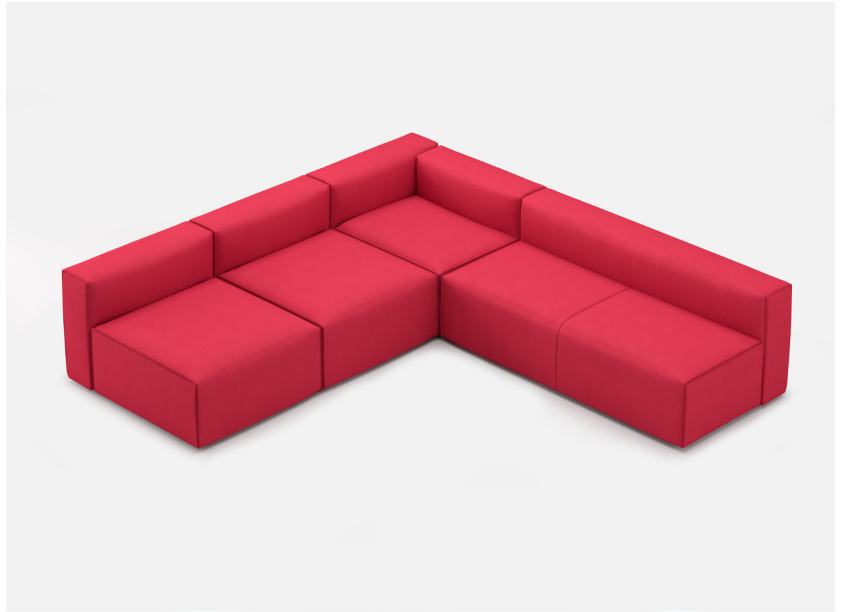

YOOM | ROLLED PINCH 10

*All dimensions in inches

Component	Model Number	COM Unit Price	COM Extended
Single Back (X4)	YM831SP	721	2,884
Single Full Seat (X2)	YM812SPPGG	1,503	3,006
Single Seat (X1)	YM911SPPGG (Boxed)	1,262	1,262
Double Back (X1)	YM834SP	1,322	1,322
Double Seat (X1)	YM814SPPGG	2,103	2,103