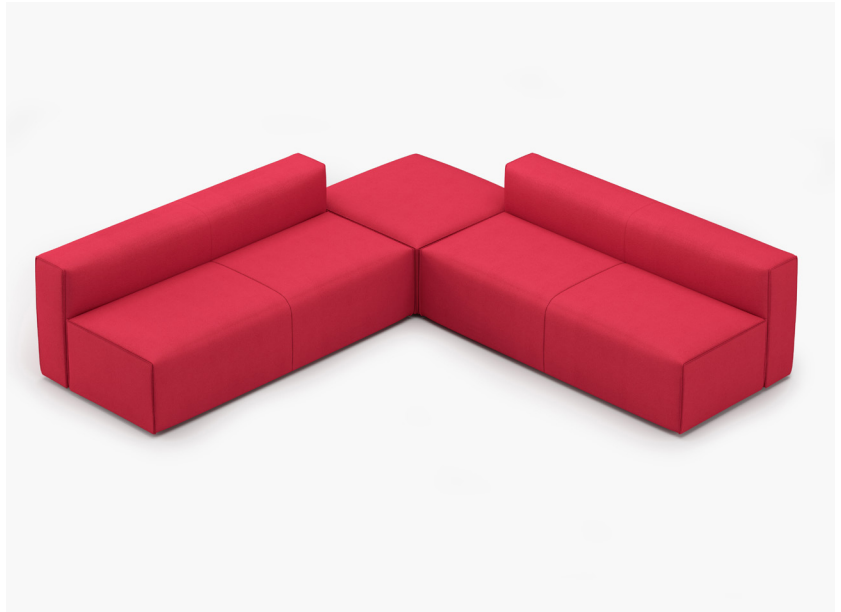

YOOM | ROLLED PINCH 09

*All dimensions in inches

Component	Model Number	COM Unit Price	COM Extended
Double Back (X2)	YM834SP	1,322	2,644
Double Seat (X2)	YM814SPPGG	2,103	4,206
Single Full Seat (X1)	YM812SPPGG	1,503	1,503
Total COM Price:			8,353