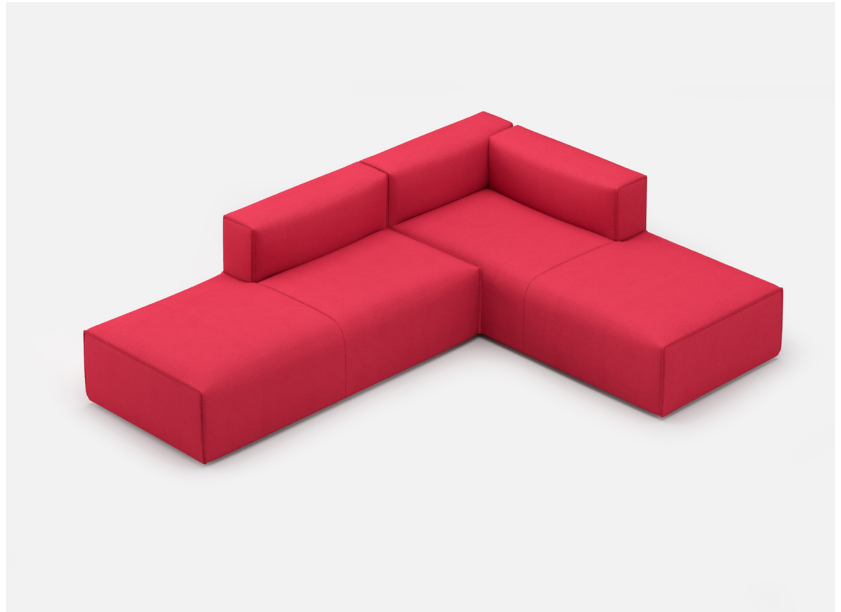

**YOOM | ROLLED PINCH 08**

34.00

102.00

\*All dimensions in inches

Component	Model Number	COM Unit Price	COM Extended
Single Back (X3)	YM831SP	721	2,163
Chaise Left (X1)	YM817SPPGG	2,584	2,584
Chaise Right (X1)	YM816SPPGG	2,584	2,584