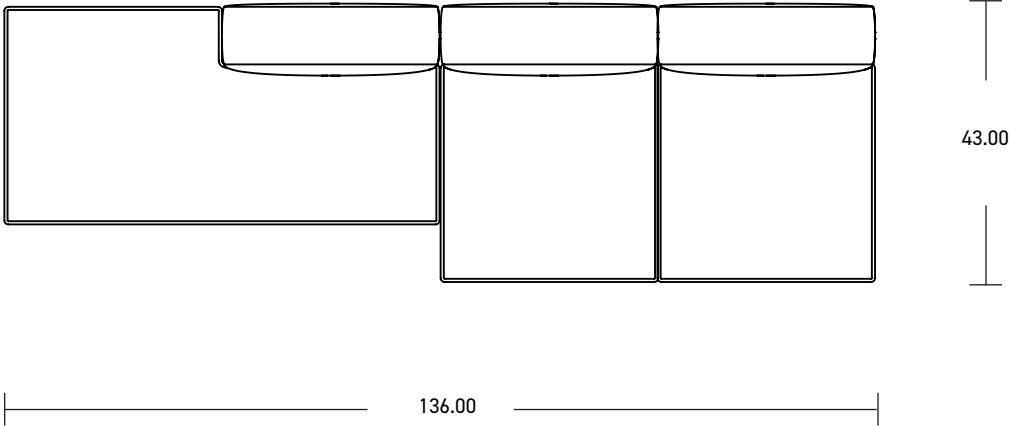

YOOM | ROLLED PINCH 07

*All dimensions in inches

Component	Model Number	COM Unit Price	COM Extended
Single Back (X3)	YM831SP	721	2,163
Single Full Seat (X2)	YM812SPPGG	1,503	3,006
Chaise Right (X1)	YM816SPPGG	2,584	2,584
Total COM Price:			7,753