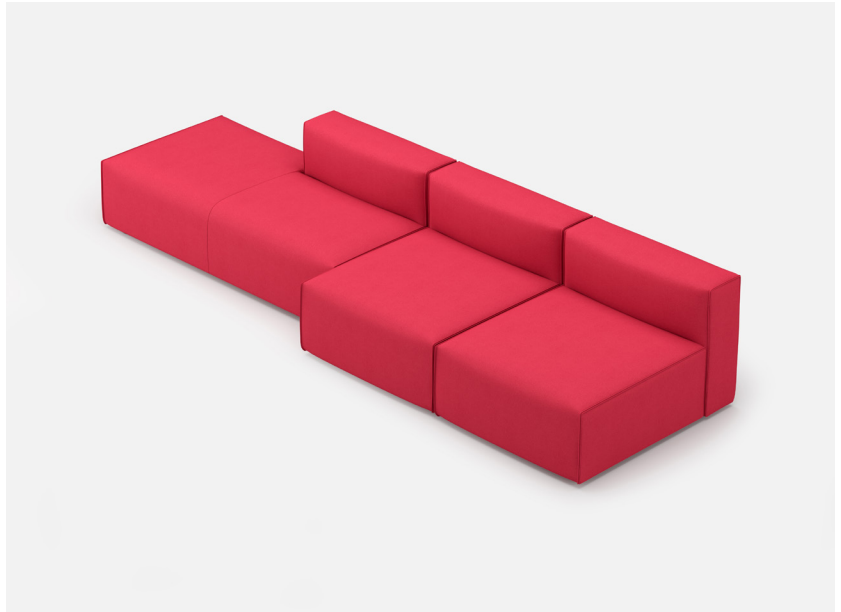

YOOM | ROLLED PINCH 07

*All dimensions in inches

Component	Model Number	COM Unit Price	COM Extended
Single Back (X3)	YM831SP	721	2,163
Single Full Seat (X2)	YM812SPPGG	1,503	3,006
Chaise Right (X1)	YM816SPPGG	2,584	2,584
Total COM Price:			7,753