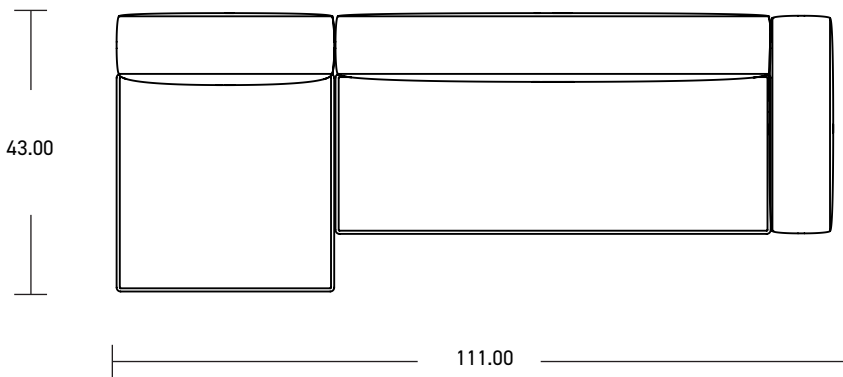

YOOM | ROLLED PINCH 06

*All dimensions in inches

Component	Model Number	COM Unit Price	COM Extended
Single Back (X1)	YM831SP	721	721
Single Full Seat (X1)	YM812SPPGG	1,503	1,503
Double Back (X1)	YM834SP	1,322	1,322
Double Seat (X1)	YM814SPPGG	2,103	2,103
Single Low Arm (X1)	YM851SP	601	601