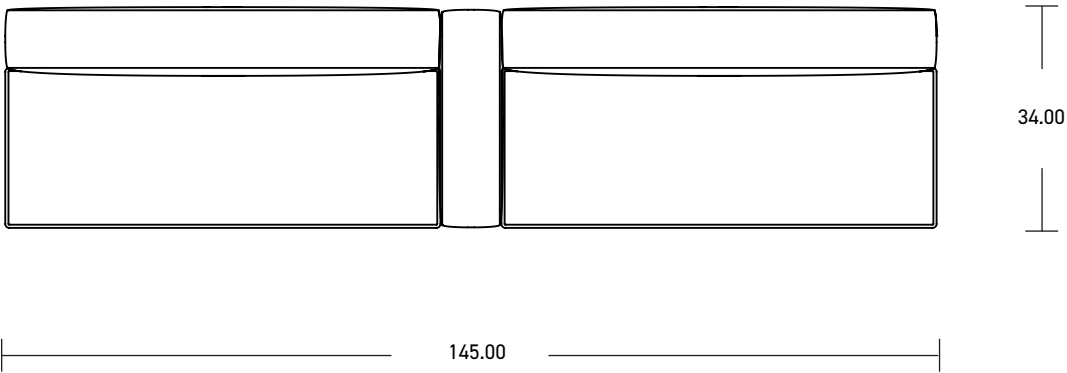

YOOM | ROLLED PINCH 05

*All dimensions in inches

Component	Model Number	COM Unit Price	COM Extended
Single Low Arm (X1)	YM851SP	601	601
Double Back (X2)	YM834SP	1,322	2,644
Double Seat (X2)	YM814SPPGG	2,103	4,206
Total COM Price:			7,451