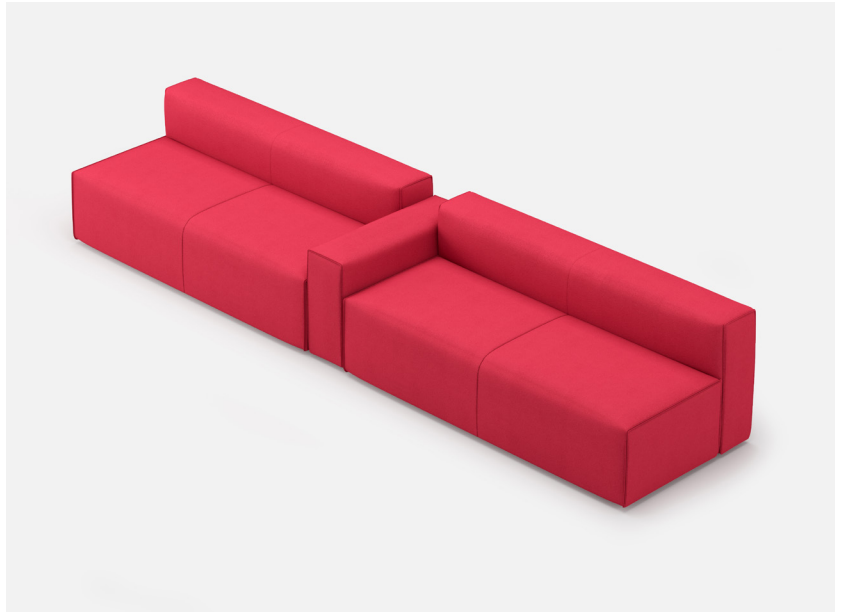

YOOM | ROLLED PINCH 05

*All dimensions in inches

Component	Model Number	COM Unit Price	COM Extended
Single Low Arm (X1)	YM851SP	601	601
Double Back (X2)	YM834SP	1,322	2,644
Double Seat (X2)	YM814SPPGG	2,103	4,206
Total COM Price:			7,451