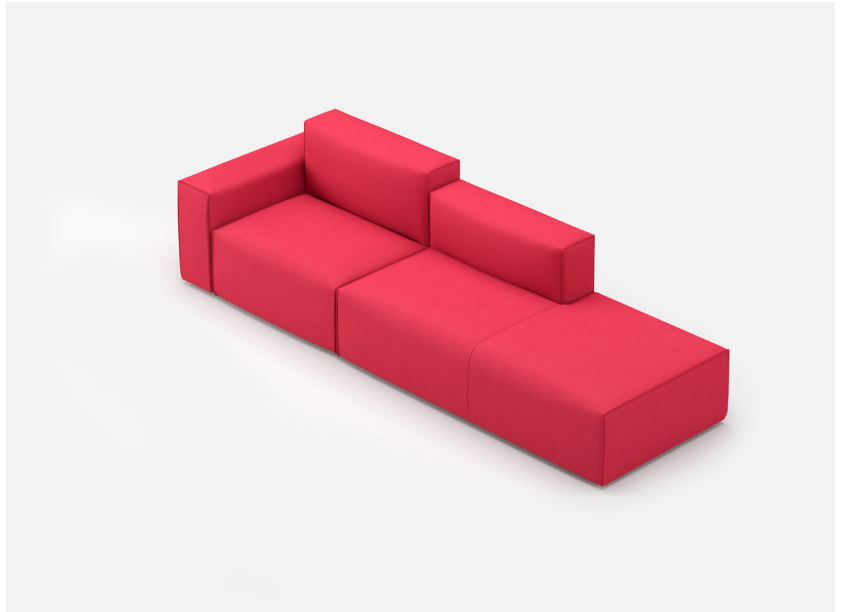

**YOOM | ROLLED PINCH 04**

34.00

111.00

\*All dimensions in inches

Component	Model Number	COM Unit Price	COM Extended
Single Low Arm (X1)	YM851SP	601	601
Single High Back (X1)	YM832SP	781	781
Single Back (X1)	YM831SP	721	721
Single Seat (X1)	YM811SPPGG	1,262	1,262
Chaise Left (X1)	YM817SPPGG	2,584	2,584