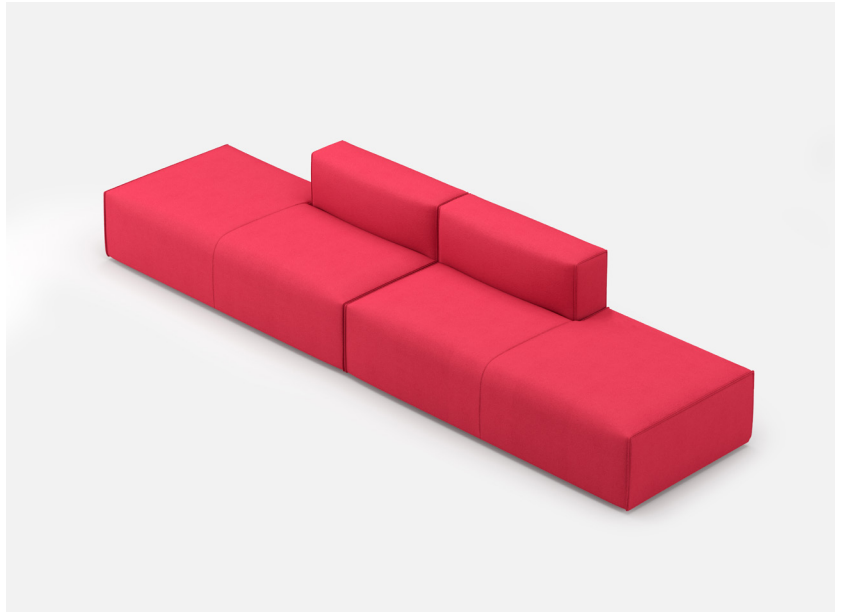

YOOM | ROLLED PINCH 03

*All dimensions in inches

Component	Model Number	COM Unit Price	COM Extended
Single Back (X2)	YM831SP	721	1,442
Chaise Right (X1)	YM816SPPGG	2,584	2,584
Chaise Left (X1)	YM817SPPGG	2,584	2,584
Total COM Price:			6,610