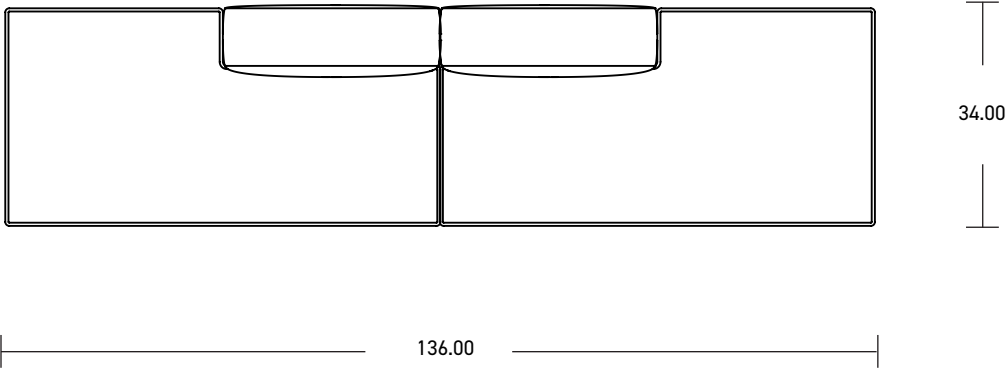

YOOM | ROLLED PINCH 03

*All dimensions in inches

Component	Model Number	COM Unit Price	COM Extended
Single Back (X2)	YM831SP	721	1,442
Chaise Right (X1)	YM816SPPGG	2,584	2,584
Chaise Left (X1)	YM817SPPGG	2,584	2,584
Total COM Price:			6,610