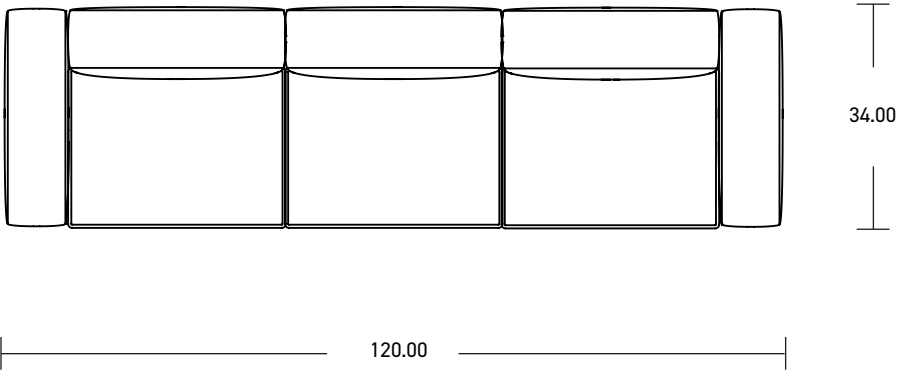

YOOM | ROLLED PINCH 02

*Shown in brochure

*All dimensions in inches

Component	Model Number	COM Unit Price	COM Extended
Single Low Arm (X2)	YM851SP	601	1,202
Single Back (X3)	YM831SP	721	2,163
Single Seat (X3)	YM811SPPGG	1,262	3,786
Total COM Price:			7,151