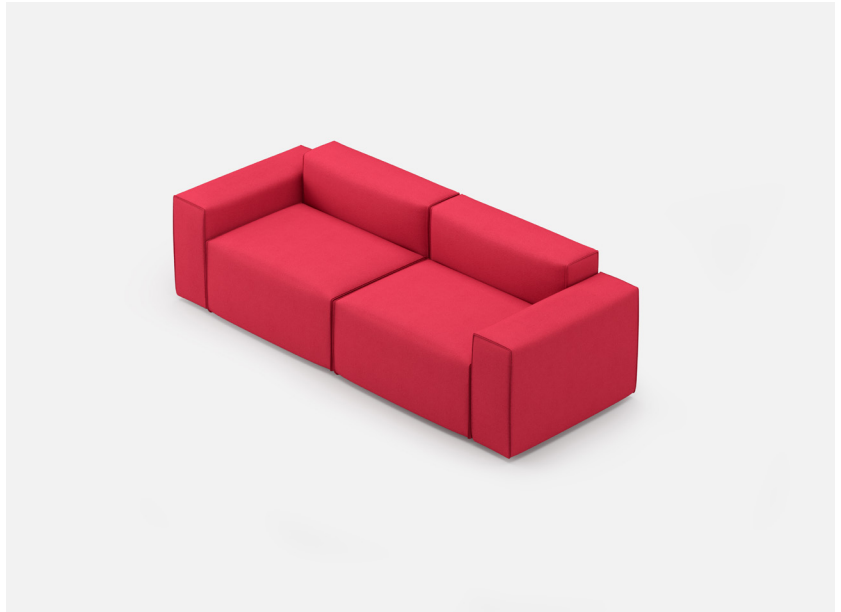

YOOM | ROLLED PINCH 01

*Shown in brochure

34.00

86.00

*All dimensions in inches

Component	Model Number	COM Unit Price	COM Extended
Single Low Arm (X2)	YM851SP	601	1,202
Single Back (X2)	YM831SP	721	1,442
Single Seat (X2)	YM811SPPGG	1,262	2,524