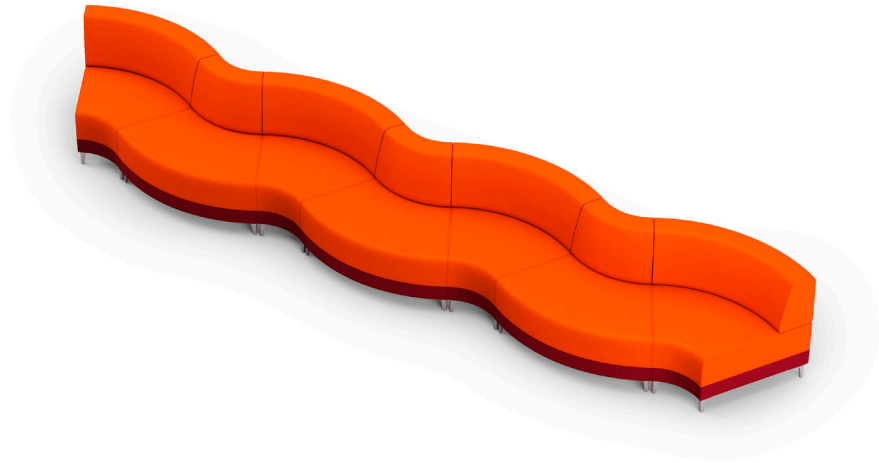

SHARE | CURVED 07

*Shown in 2017 brochure

*All dimensions in inches

Component	Model Number	COM Unit Price	COM Extended
60 Outside Chair (X3)	SH1566L1ALSGU2	2,136	6,408
60 Inside Chair (X3)	SH1466L1ALSGU2	2,136	6,408
Total COM Price:			12,816