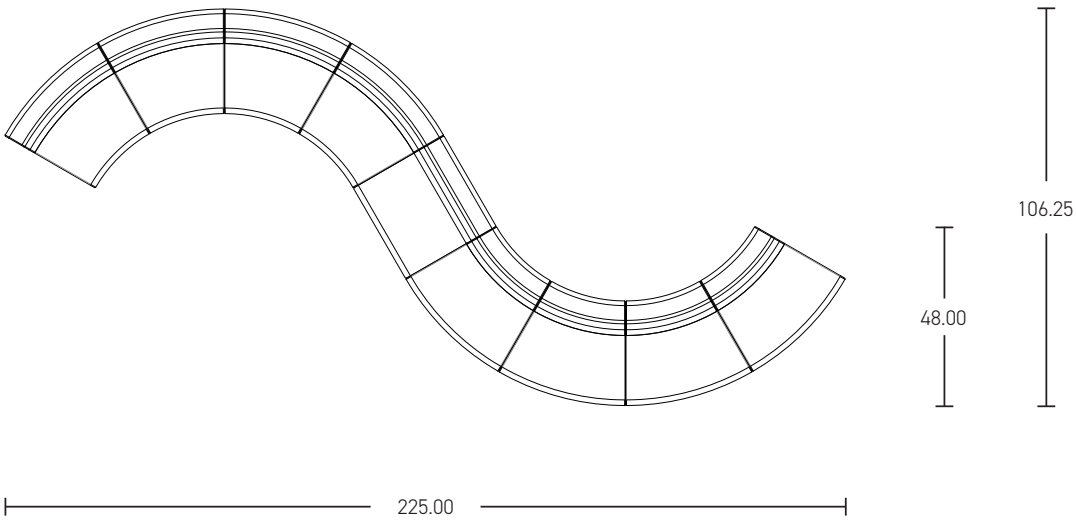

SHARE | CURVED 07

\*All dimensions in inches

Component	Model Number	COM Unit Price	COM Extended
30 Inside Lounge (x4)	SH1456L1ALSGU2	1,934	7,736
Single-seater Lounge (X1)	SH116L1ALSGU2	1,771	1,771
30 Outside Lounge (x4)	SH1556L1ALSGU2	2,031	8,124
Total COM Price:			17,631