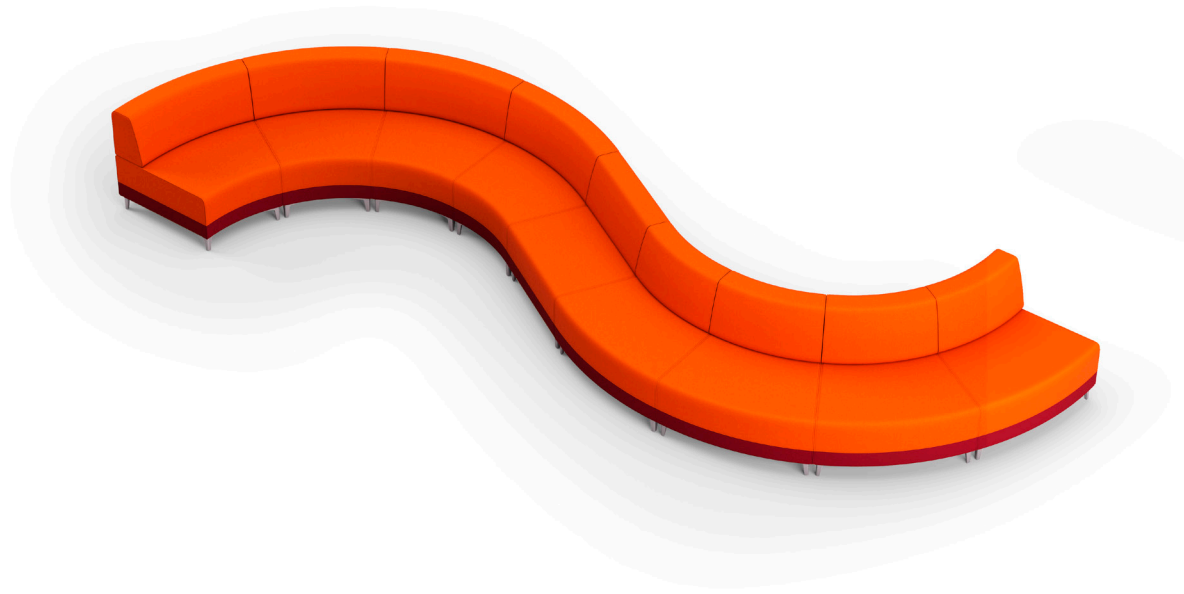

SHARE | CURVED 07

\*All dimensions in inches

Component	Model Number	COM Unit Price	COM Extended
30 Inside Lounge (x4)	SH1456L1ALSGU2	1,934	7,736
Single-seater Lounge (X1)	SH116L1ALSGU2	1,771	1,771
30 Outside Lounge (x4)	SH1556L1ALSGU2	2,031	8,124
Total COM Price:			17,631