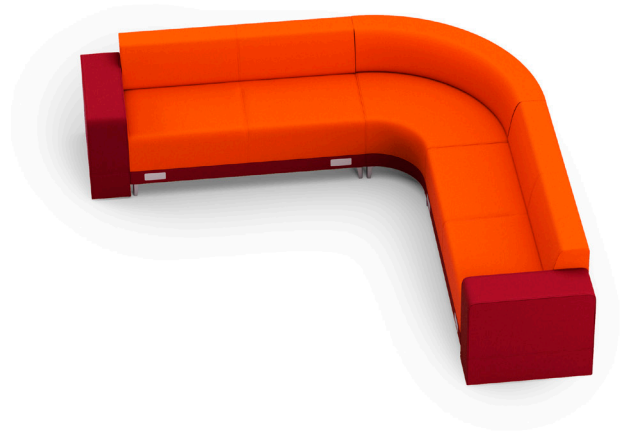

SHARE | CURVED 01

*All dimensions in inches

Component	Model Number	COM Unit Price	COM Extended
Two seater Lounge with Power (X2)	SH1126L1ALSGC12C13U2AL	3,660	7,320
90 Inside Lounge (X1)	SH1476L1ALSGU2AL	2,766	2,766
24" Low Knee Wall - Left (X1)	SH241LU2	928	928
24" Low Knee Wall - Right (X1)	SH241RU12	928	928
Total COM Price:			11,942