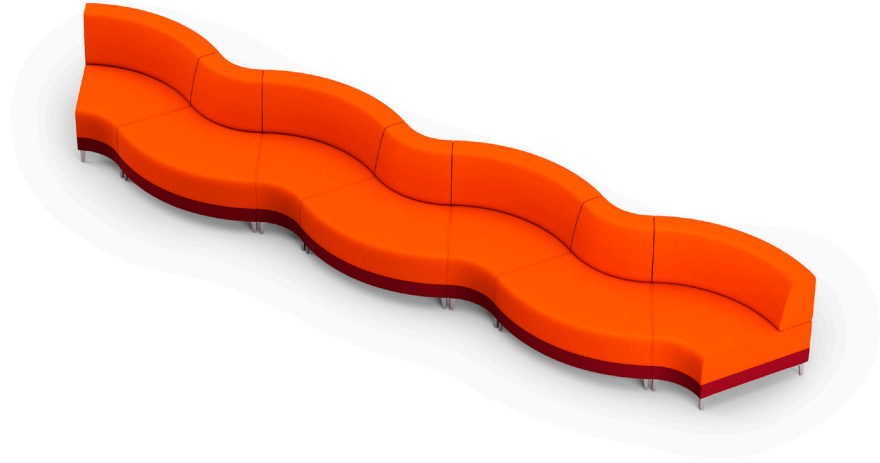

SHARE | CURVED 08

*Shown in 2017 brochure

*All dimensions in inches

Component	Model Number	COM Unit Price	COM Extended
60 Outside Chair (X3)	SH1566L1ALSGU2	2,330	6,990
60 Inside Chair (X4)	SH1466L1ALSGU2	2,330	9,320
Total COM Price:			16,310