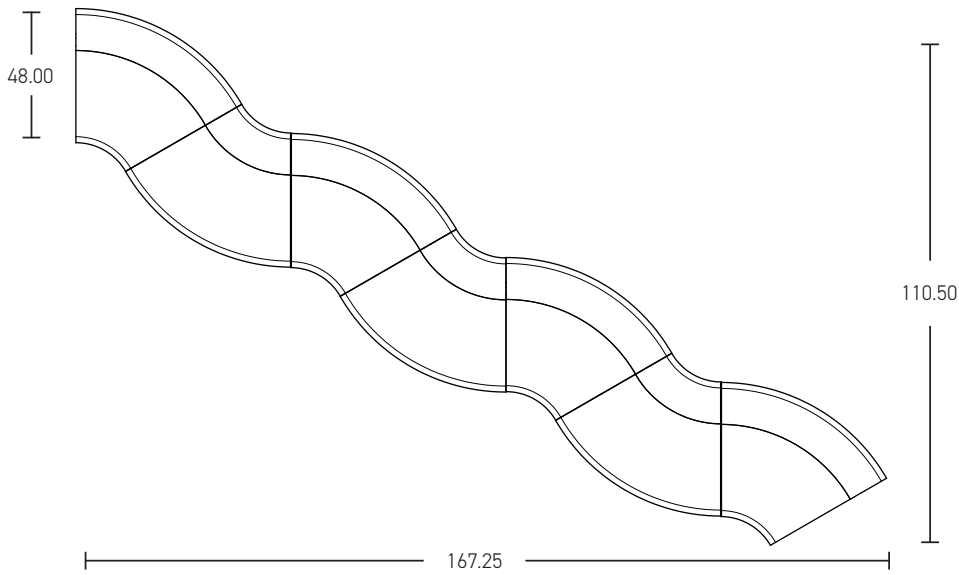

SHARE | CURVED 08

*Shown in 2017 brochure

*All dimensions in inches

Component	Model Number	COM Unit Price	COM Extended
60 Outside Chair (X3)	SH1566L1ALSGU2	2,330	6,990
60 Inside Chair (X4)	SH1466L1ALSGU2	2,330	9,320
Total COM Price:			16,310