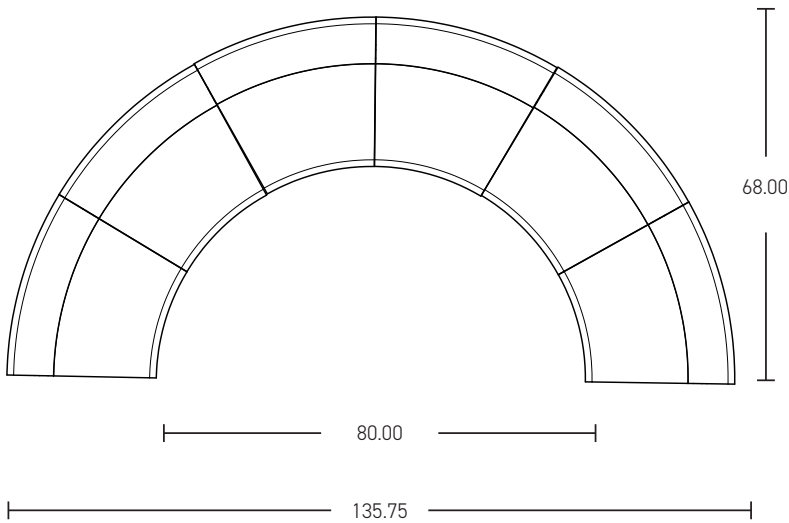

**SHARE | CURVED 04**

\*Shown in 2017 brochure

\*All dimensions in inches

Component	Model Number	COM Unit Price	COM Extended
30 Inside Lounge (X4)	SH1456L1ALSGU2	2,217	8,868
30 Inside Lounge With Power (X1)	SH1456L1ALC21SGU2	2,626	2,626
30 Inside Lounge With Power (X1)	SH1456L1ALC24SGU2	2,626	2,626
Total COM Price:			14,120