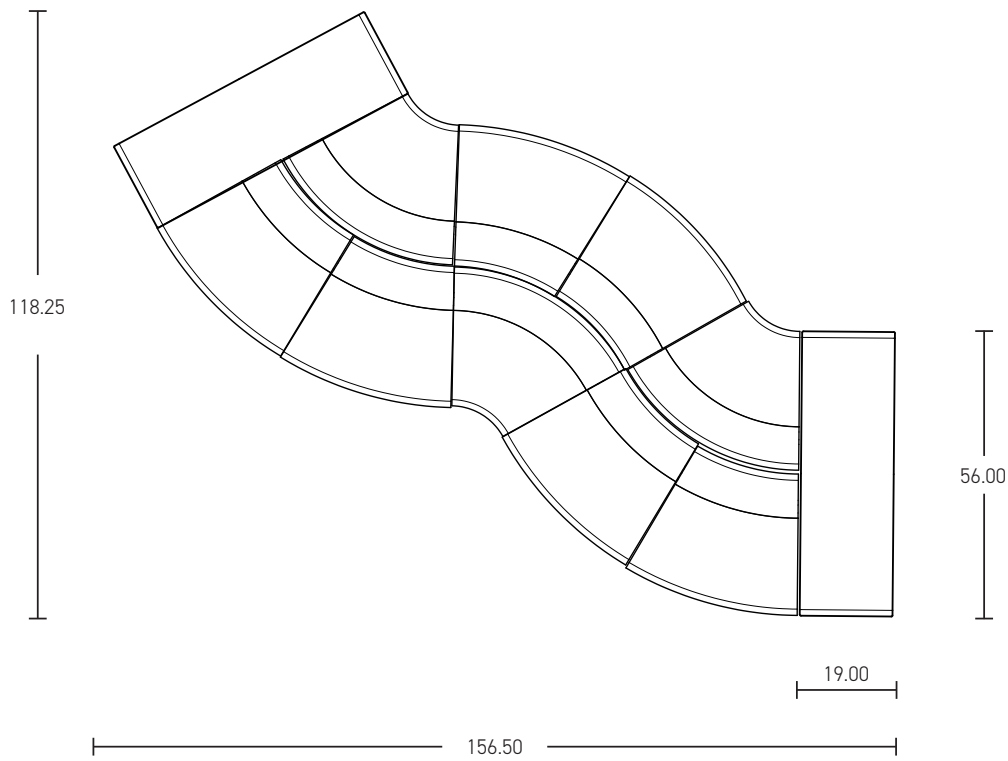

SHARE | CURVED 02

*All dimensions in inches

Component	Model Number	COM Unit Price	COM Extended
30 Outside Lounge (X6)	SH1556L1ALSGU2	2,217	13,302
60 Inside Lounge (X3)	SH1466L1ALSGU2	2,330	6,990
Double Narrow End Cap (X2)	SH0316L1ALSGU2	1,729	3,458
Total COM Price:			23,750