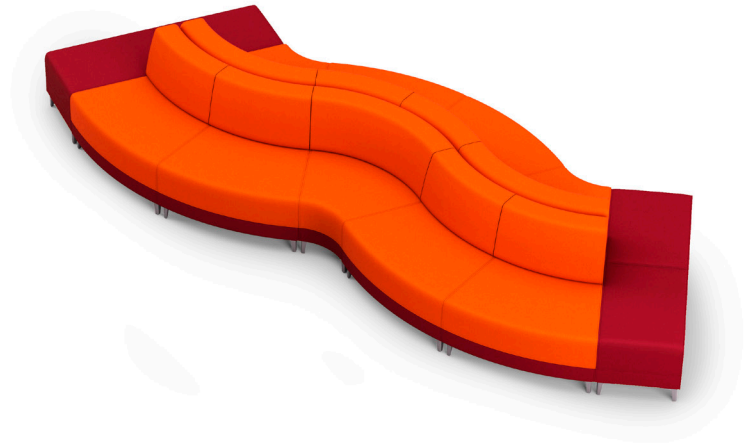

SHARE | CURVED 02

*All dimensions in inches

Component	Model Number	COM Unit Price	COM Extended
30 Outside Lounge (X6)	SH1556L1ALSGU2	2,217	13,302
60 Inside Lounge (X3)	SH1466L1ALSGU2	2,330	6,990
Double Narrow End Cap (X2)	SH0316L1ALSGU2	1,729	3,458
Total COM Price:			23,750